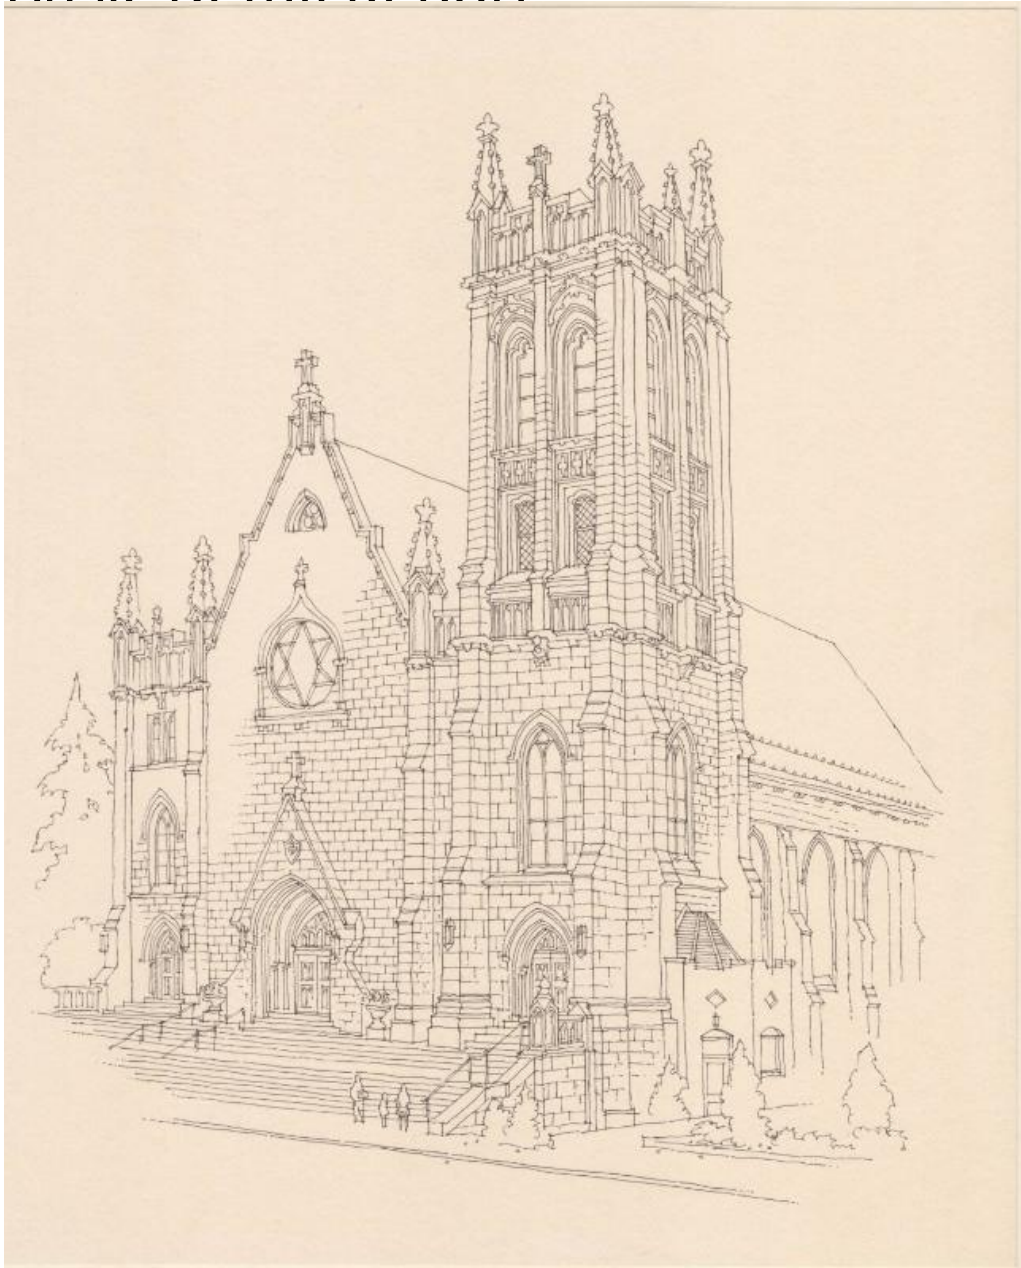

Basic Detail Report

Title St. Peter's Church, Hartford

Date 1965-2009

Primary Maker Richard Welling

Medium Serigraphy; black printer's ink on paper

Basic Detail Report

Description Print of St. Peter's Church in Hartford. The Gothic Revival-style

building is shown from an angle, with the front and part of one side visible. It

features a steeply pitched roof, tower, and finials. Three people are shown

approaching the church steps.

Dimensions Sheet (height x width): 17 x 14in. (43.2 x 35.6cm)