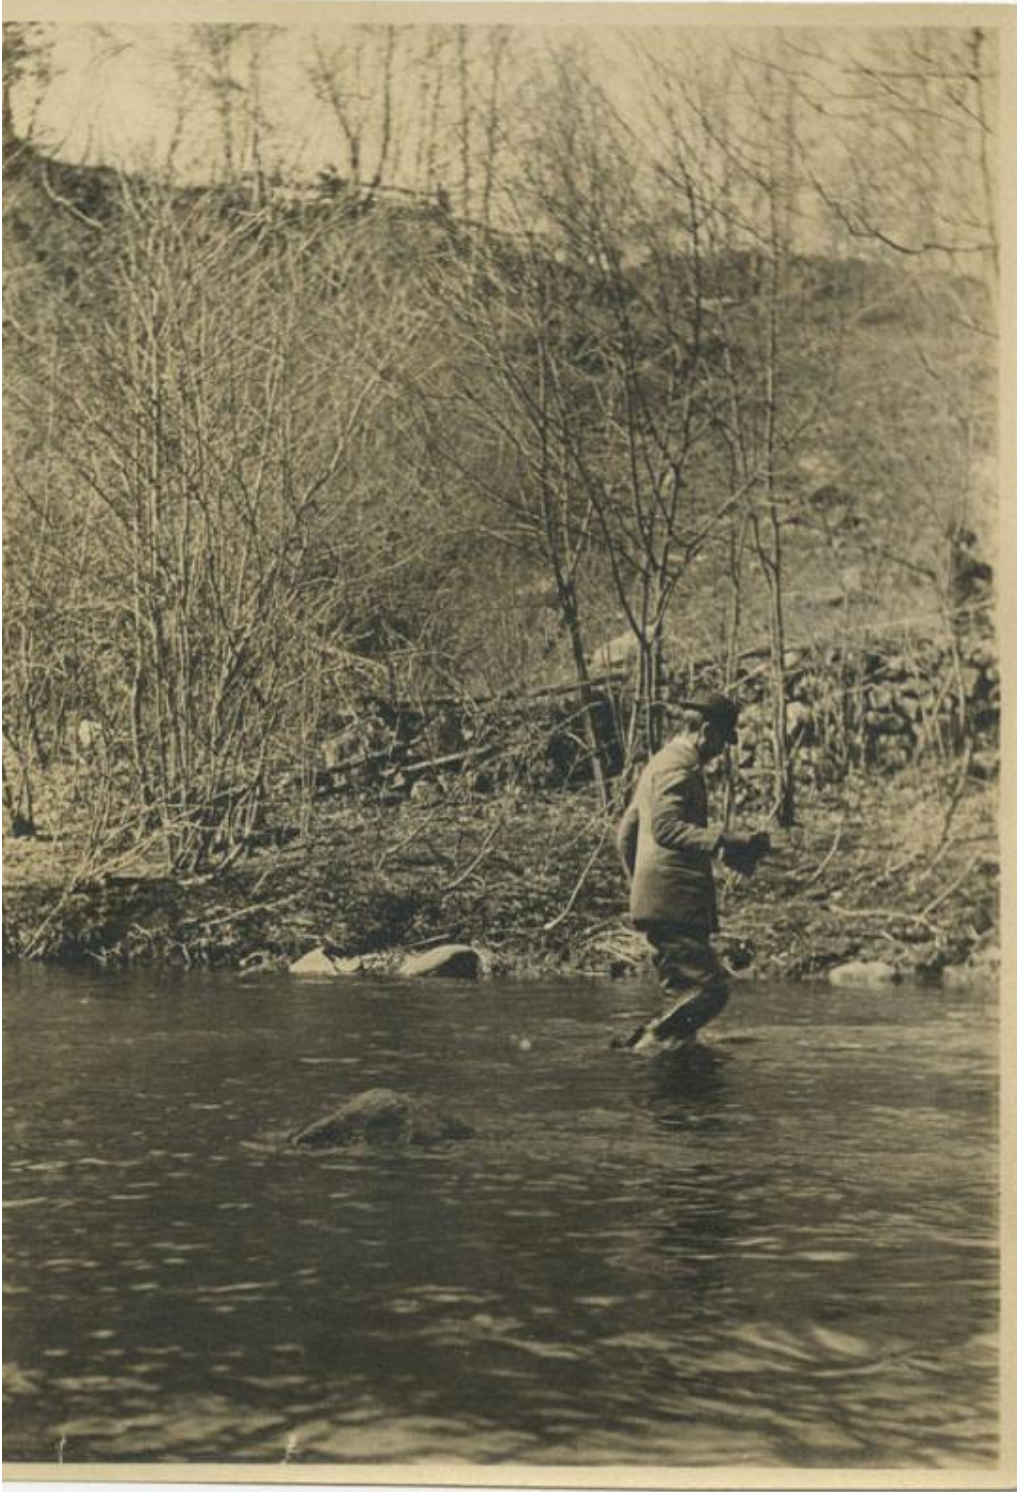

Basic Detail Report

Title Unidentified Stream

Date early 20th century

Primary Maker Unknown

Medium Photography; gelatin silver prints on paper

Basic Detail Report

Description A stream flows through an overgrown meadow or field, through a deep gorge, and between rocky banks. Most photographs include leafless trees and evergreen trees and some include snow or ice. In one photograph, a man wearing rubber boots is wading in the stream.

Dimensions Primary Dimensions (image height x width): 4 1/2 x 6 1/2in. (11.4 x 16.5cm) or smaller Sheet (height x width): 4 3/4 x 6 3/4in. (12.1 x 17.1cm) or smaller