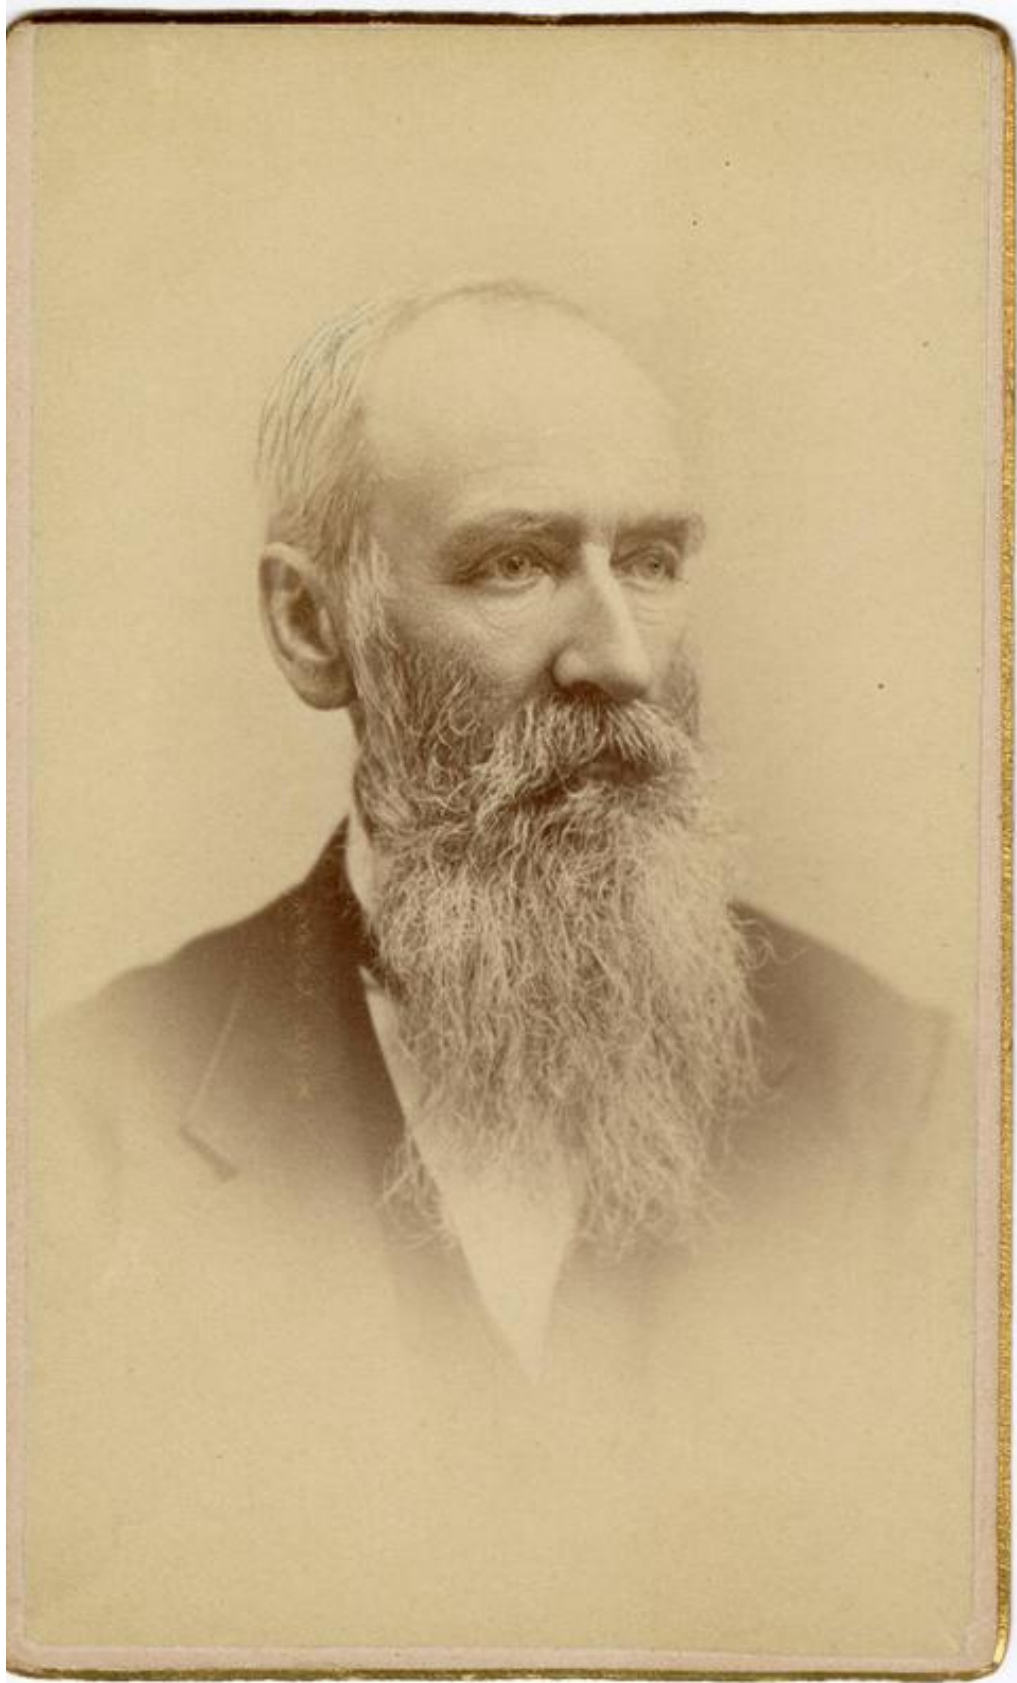

Basic Detail Report

Title Oscar Ely

Basic Detail Report

Date 1875-1899

Primary Maker Oscar Ely

Medium CDV; albumen on paper mounted to cardstock

Description Carte de visite portrait of Oscar Ely by Rockville photographer

George M. Bolton.

Dimensions Sheet (image height x width): $4 \frac{1}{8} \times 2 \frac{3}{16}$ in. (10.5 × 5.6cm)

Mount (mount height x width): $4 \frac{1}{8} \times 2 \frac{1}{2}$ in. (10.5 × 6.4cm)