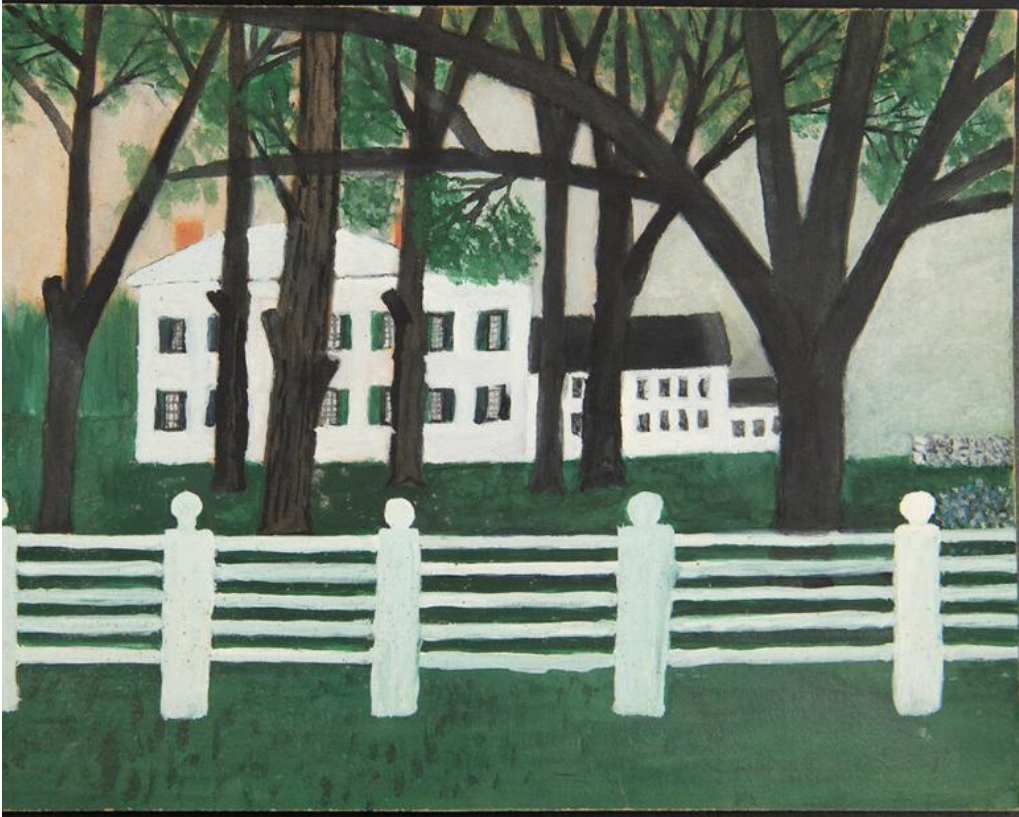

Basic Detail Report

Title The White Fence

Primary Maker Louis Grosvernor Frink

Medium Drawing; pencil, watercolor, and gouache on brown paper on cardboard

Description A prominent white fence stands on the foreground enclosing a row of tall dark deciduous trees in front of a large white house with several rows of green-shuttered windows, and dark roof and two red chimneys on the extremities of the main facade. The ground is verdant with thick grass. To the right of the scene is a thick bush of blue and white flowers. On verso is a sketch outline of a house.

Dimensions Primary Dimensions (image height x width): 15 3/4 x 20in. (40 x 50.8 cm) Sheet (height x width): 15 3/4 x 20in. (40 x 50.8cm) Mount (height x width): 15 3/4 x 20in. (40 x 50.8cm)