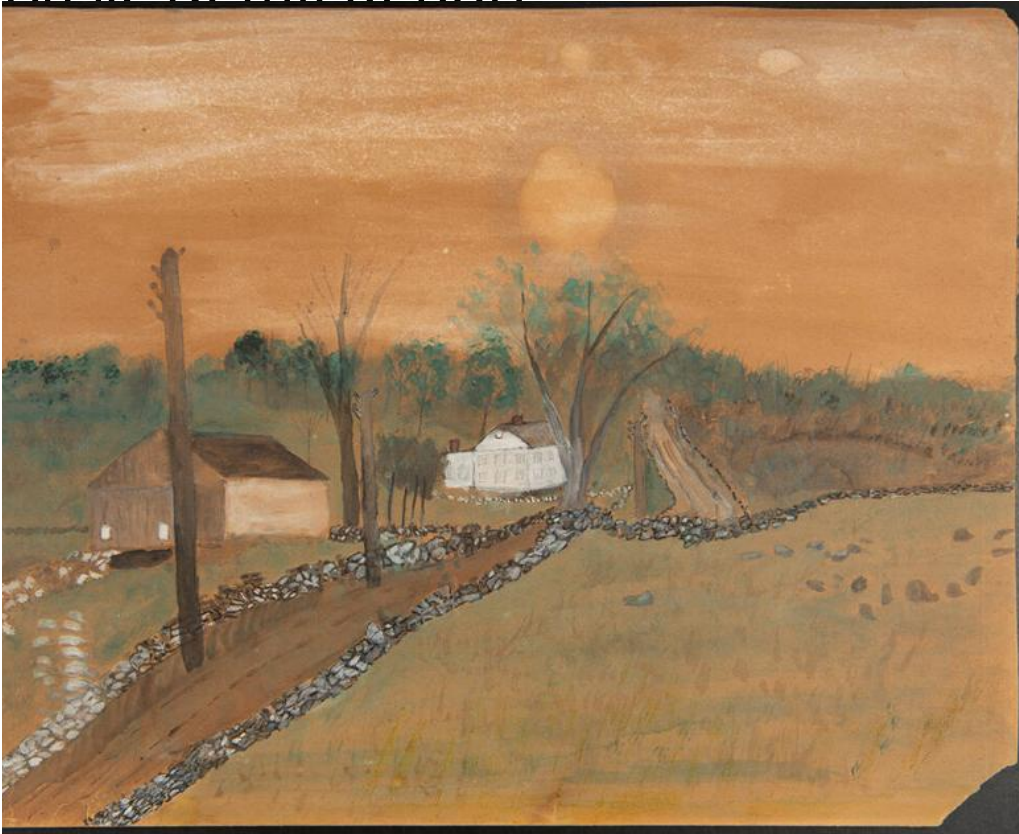

Basic Detail Report

Title Country Road Along Stone Walls, Windham, Conn,

Primary Maker Louis Grosvernor Frink

Medium Drawing; pencil, watercolor, and gouache on brown paper on cardboard

Description Drawing of a long winding road along stone walls with telephone poles and deciduous trees rising above. Outside the path on the left stands a medium-sized wooden house and a larger white house with two red chimneys farther behind. In the background there is a landscape filled with lush trees.

Dimensions Primary Dimensions (image height x width): 15 3/4 x 20in. (40 x 50.8 cm) Sheet (height x width): 15 3/4 x 20in. (40 x 50.8cm) Mount (height x width): 15 3/4 x 20in. (40 x 50.8cm)