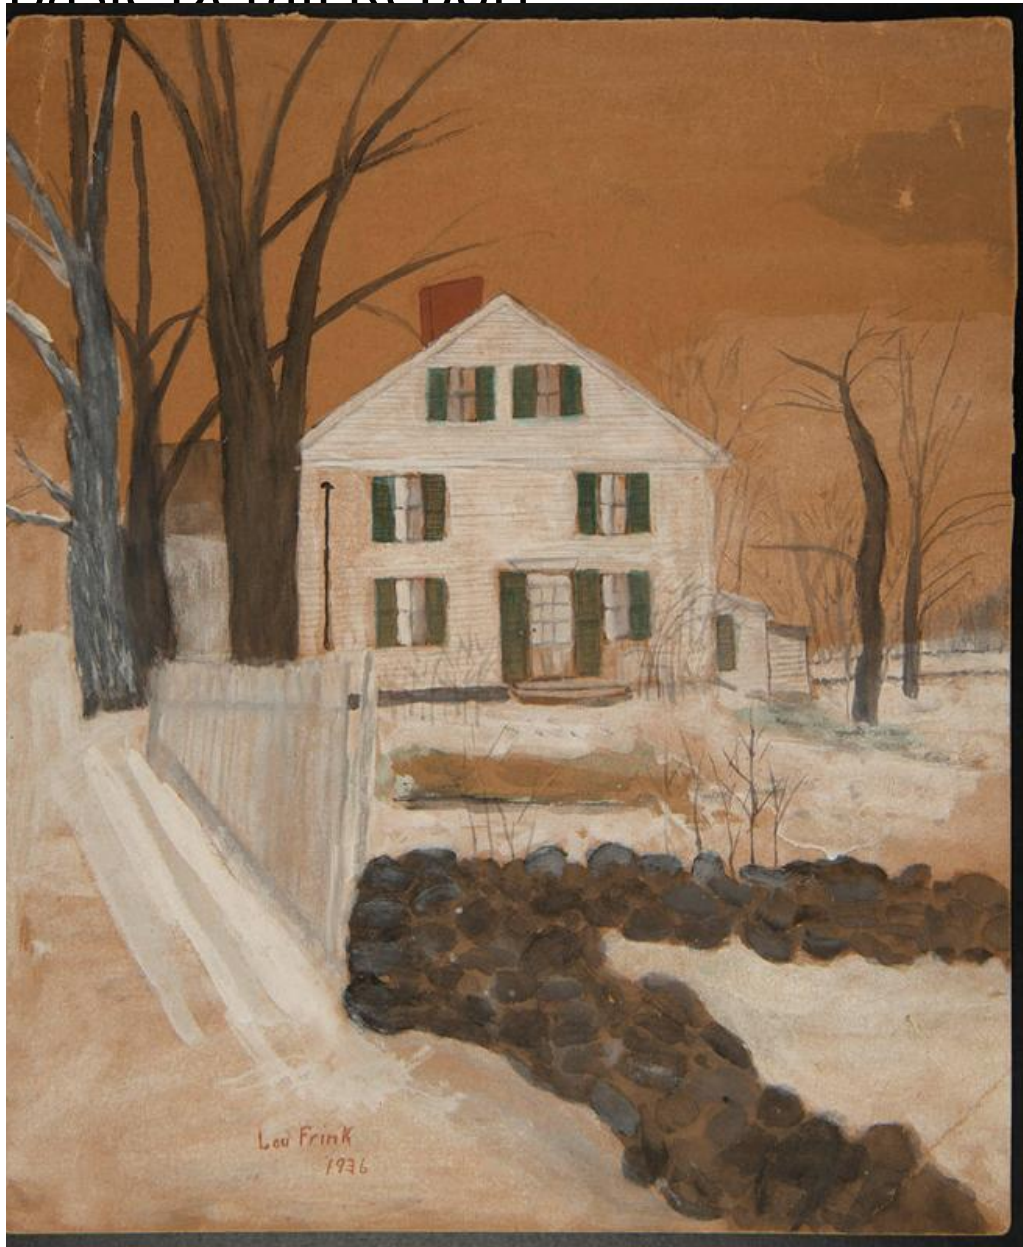

# Basic Detail Report

**Title Harry Page Place, 1870**

Date 1936

Primary Maker Louis Grosvernor Frink

Medium Drawing; pencil, watercolor, and gouache on brown paper on cardboard

# Basic Detail Report

Description A side view of a large white house features open green shutters, two rounded entry steps, and a central red chimney. Deciduous trees surround the home, set within a lightly snow-covered landscape. Along one side runs a white picket fence, and a stone border lines the foreground.