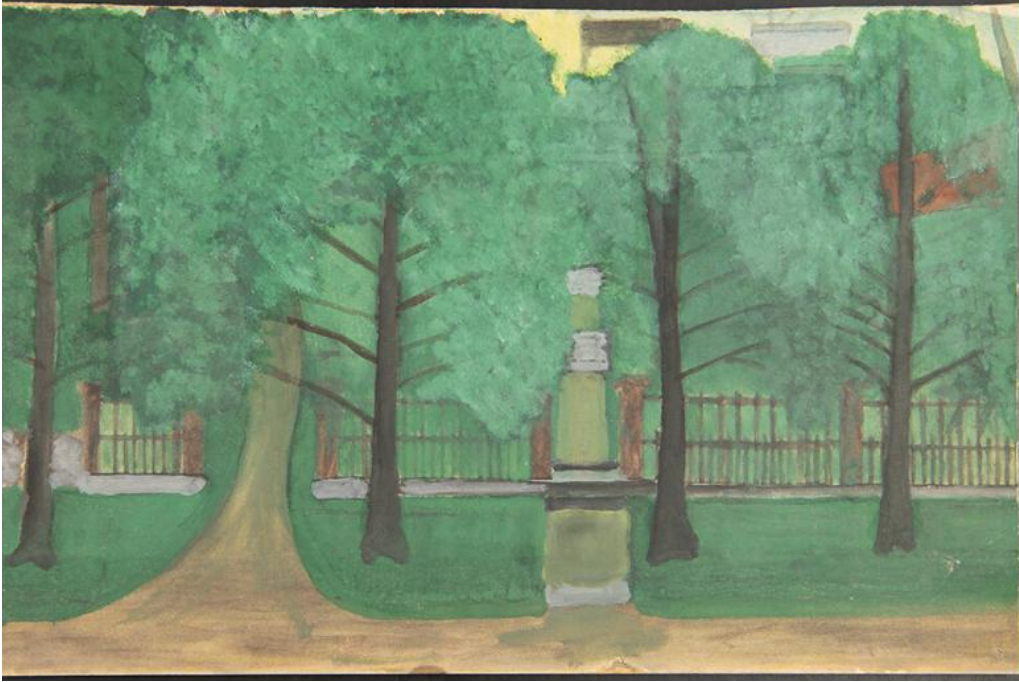

## Title Weir House Entrance Gate

Primary Maker Louis Grosvernor Frink

Medium Drawing; pencil, watercolor, and gouache on brown paper on cardboard

Description The drawing depicts the entrance gate of Julian Alden Weir's house, which is nestled behind the row of thick lush green trees. The entrance opens to a path leading up to the main house. The back of the drawing contains pencil outlines of the entrance gate and a tree.

Dimensions Primary Dimensions (image height x width): 15 3/4 x 20in. (40 x 50.8 cm) Sheet (height x width): 15 3/4 x 20in. (40 x 50.8cm) Mount (height x width): 15 3/4 x 20in. (40 x 50.8cm)