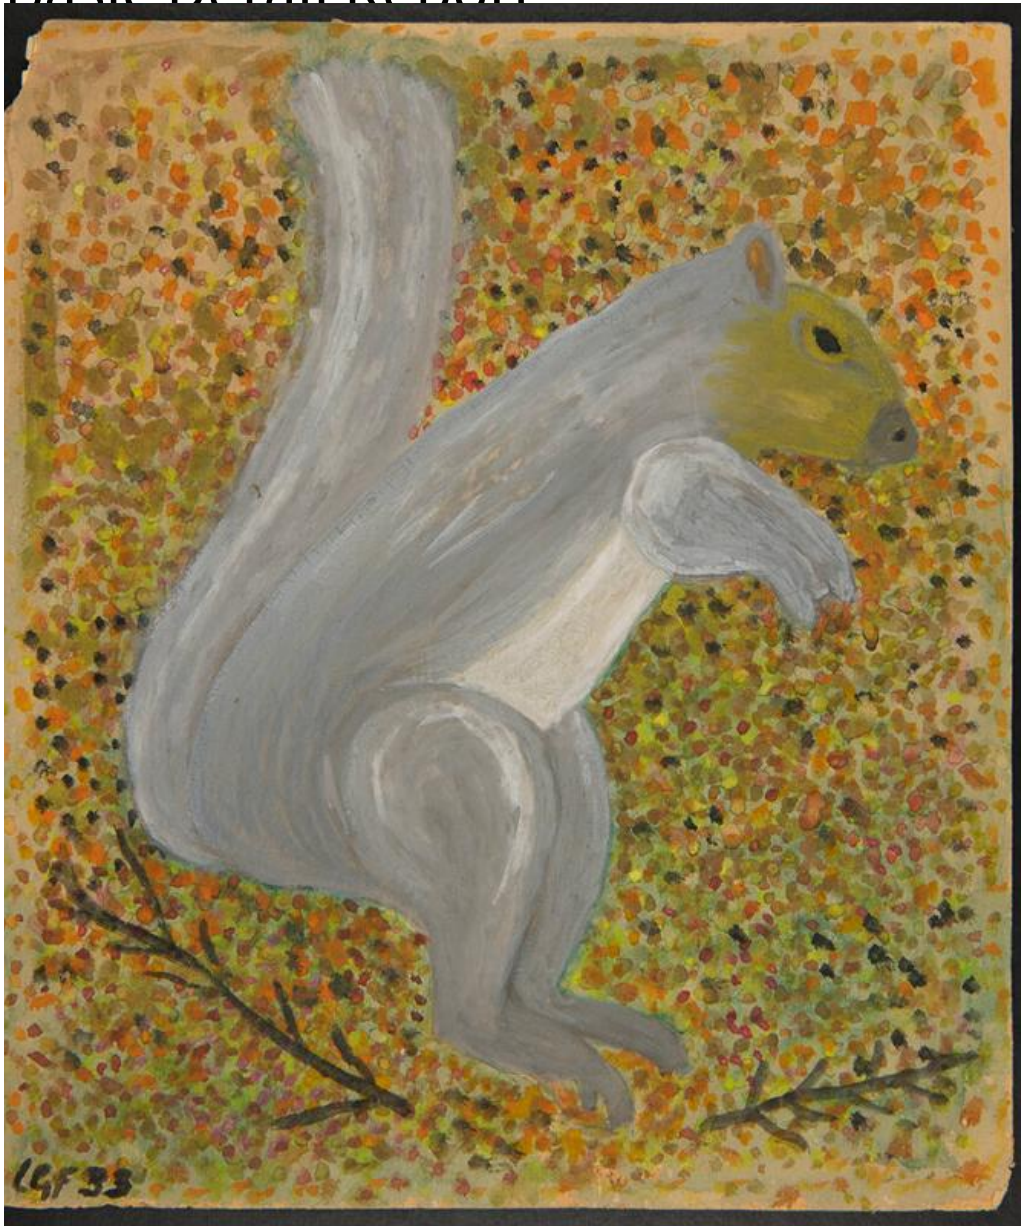

Basic Detail Report

Title Squirrel

Date 1933

Primary Maker Louis Grosvernor Frink

Medium Drawing; pencil, watercolor, and gouache on brown paper on cardboard

Basic Detail Report

Description A drawing depicting a gray squirrel with lighter, ginger-tinged fur on its face. The squirrel stands centered between two twigs, surrounded by numerous earth-toned dots that suggest either an autumn floor or textured details of a tree.

Dimensions Primary Dimensions (image height x width): 15 3/4 x 20in. (40 x 50.8 cm) Sheet (height x width): 15 3/4 x 20in. (40 x 50.8cm) Mount (height x width): 15 3/4 x 20in. (40 x 50.8cm)