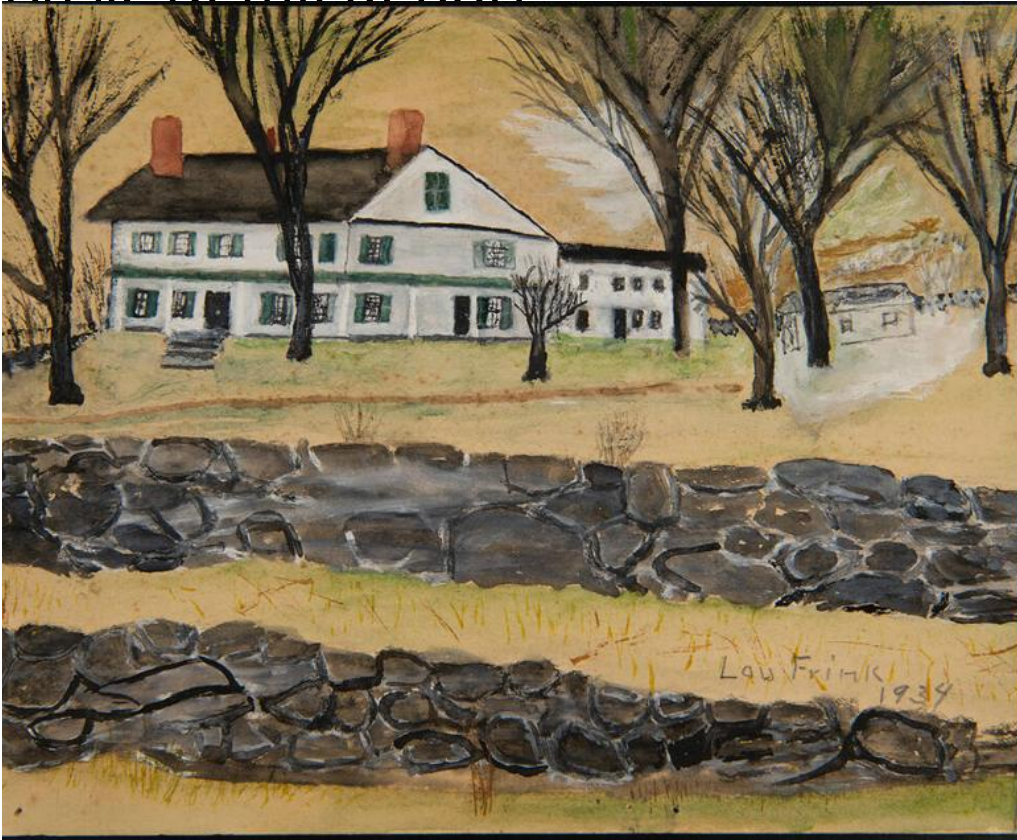

Basic Detail Report

Title Old Warner Place

Date January 1934

Primary Maker Louis Grosvernor Frink

Medium Drawing; pencil, watercolor, and gouache on brown paper on cardboard

Description Drawing of a large white house, with multiple windows with green shutters, two red chimneys, and an entrance with small stone steps on the right facade. A small shed is on the right of the main house. Dark thin, deciduous trees are depicted on the center of the painting, while two rows of short stone walls anchor the foreground.

Dimensions Primary Dimensions (image height x width): 15 3/4 x 20in. (40 x 50.8 cm) Sheet (height x width): 15 3/4 x 20in. (40 x 50.8cm) Mount (height x width): 15 3/4 x 20in. (40 x 50.8cm)