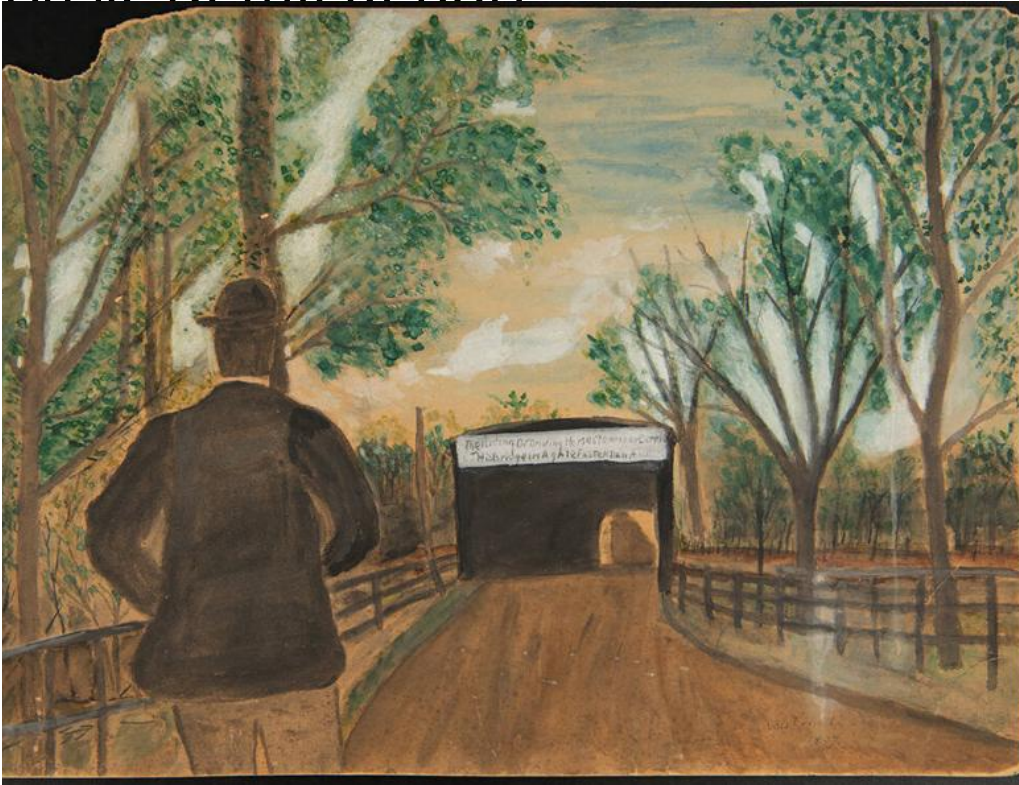

Basic Detail Report

Title Covered Bridge

Date 1934

Primary Maker Louis Grosvernor Frink

Medium Drawing; pencil, watercolor, and gouache on brown paper on cardboard

Description Drawing of a bearded man seen from behind, dressed in a black coat and bowler hat, his hands tucked into his pockets as he walks along a curved path bordered by a wooden fence. The path leads toward a covered bridge bearing a white sign that reads, “The Riding or Driving of Horses [illegible] or Cattle on This Bridge is a Gate Faster Than [illegible].” Tall, green-leafed trees line both sides of the walkway.

Dimensions Primary Dimensions (image height x width): 15 3/4 x 20in. (40 x 50.8 cm) Sheet (height x width): 15 3/4 x 20in. (40 x 50.8cm) Mount (height x width): 15 3/4 x 20in. (40 x 50.8cm)