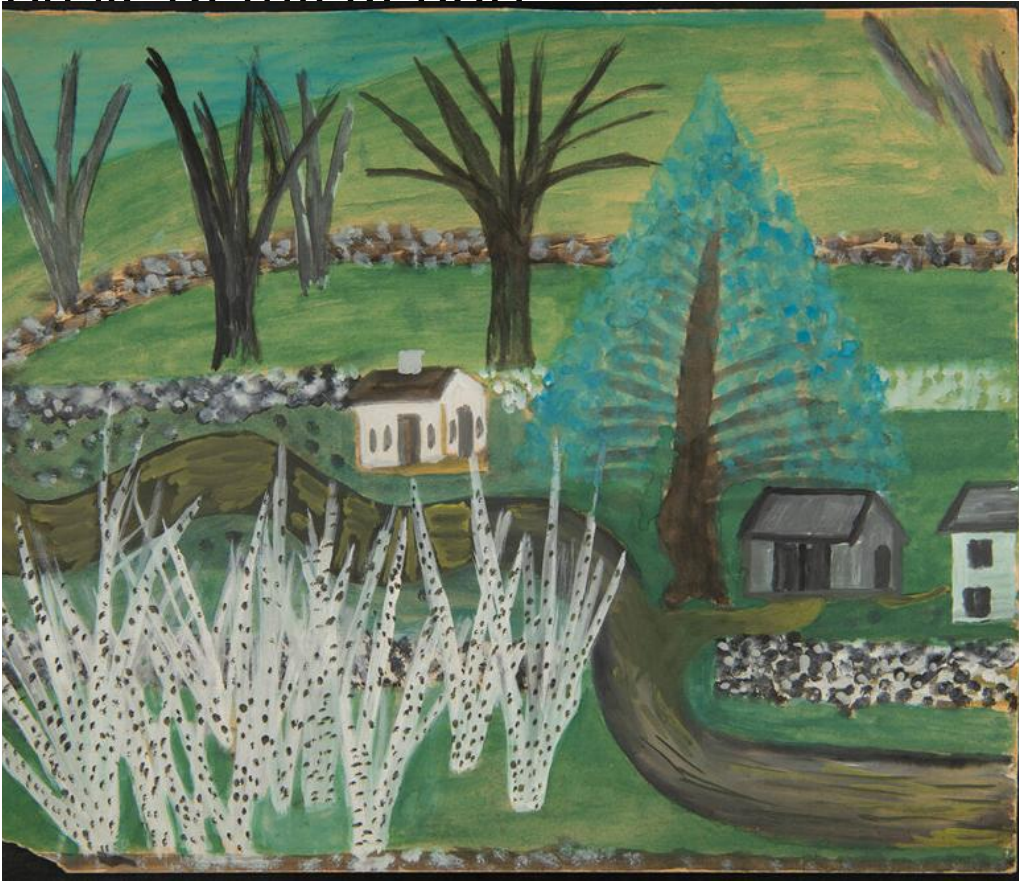

## Title **Birches on a Winding Road**

Primary Maker Louis Grosvernor Frink

Medium Drawing; pencil, watercolor, and gouache on brown paper on cardboard

Description On the foreground are deciduous birch trees clustered on the lower right of the winding road. On the other side of the road, or at the center of the drawing, are three small houses separated by a large evergreen tree. Behind the houses are dark, thick, deciduous trees in a stone enclosure. An elaborate blend of green colors cover the ground.

Dimensions Primary Dimensions (image height x width): 15 3/4 x 20in. (40 x 50.8 cm) Sheet (height x width): 15 3/4 x 20in. (40 x 50.8cm) Mount (height x width): 15 3/4 x 20in. (40 x 50.8cm)