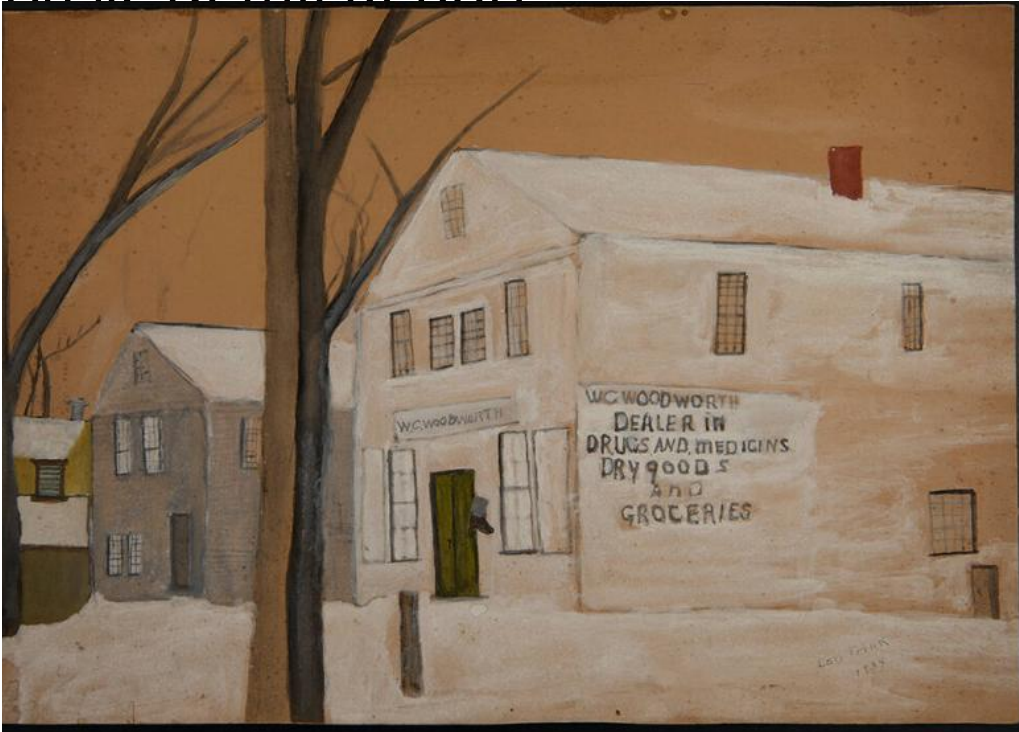

Basic Detail Report

Title W. C. Woodworth Store

Date 1934

Primary Maker Louis Grosvenor Frink

Medium Drawing; pencil, watercolor, and gouache on brown paper on cardboard

Description The drawing depicts a large white building with the name "W. C. WOODWORTH" displayed on its façade and the words "W. C. WOODWORTH / DEALER IN / DRUGS AND MEDICINS / DRY GOODS / AND / GROCERIES" painted along the side. A red chimney rises from the roof, and a single shoe hangs from the side of the front door. A deciduous tree positioned prominently in the foreground visually separates Woodworth's store from the darker neighboring buildings. The thick layer of snow blanketing the ground and rooftops indicates that the scene takes place in winter.

Basic Detail Report

Dimensions Primary Dimensions (image height x width): 15 3/4 x 20in. (40 x 50.8

cm) Sheet (height x width): 15 3/4 x 20in. (40 x 50.8cm) Mount (height x width): 15

3/4 x 20in. (40 x 50.8cm)