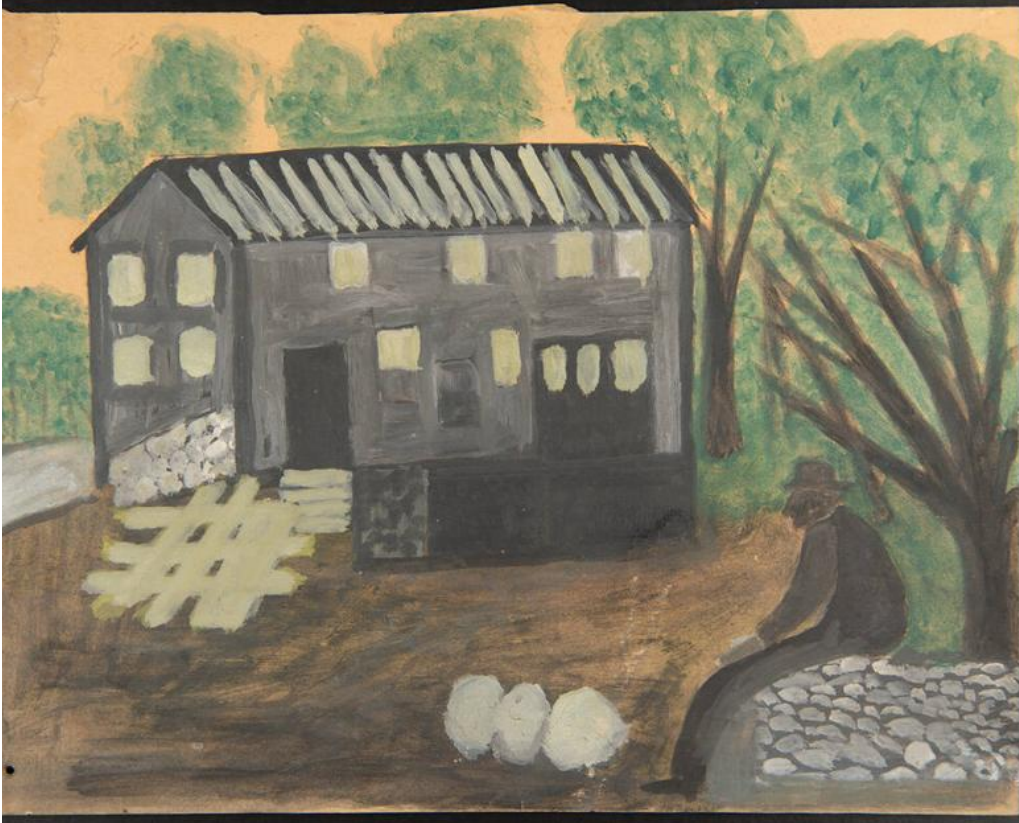

Basic Detail Report

Title Gris Mill

Primary Maker Louis Grosvernor Frink

Medium Drawing; pencil, watercolor, and gouache on brown paper on cardboard

Description The drawing shows a man seated on a stone ledge beside a large dark building with wooden planks positioned in front of its entrance. On the reverse, there is the beginning of a sketch depicting a large house set behind a fence.

Dimensions Primary Dimensions (image height x width): 15 3/4 x 20in. (40 x 50.8 cm) Sheet (height x width): 15 3/4 x 20in. (40 x 50.8cm) Mount (height x width): 15 3/4 x 20in. (40 x 50.8cm)