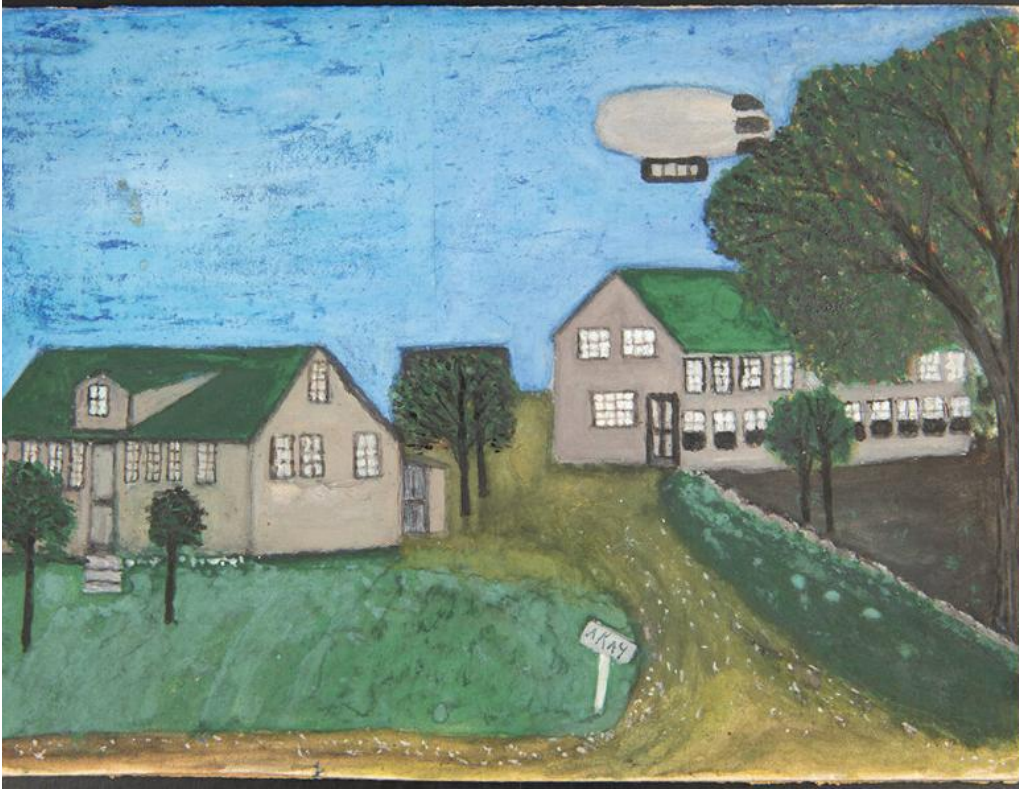

Basic Detail Report

Title Akay Farm With Dirigible

Primary Maker Louis Grosvernor Frink

Medium Drawing; pencil, watercolor, and gouache on brown paper on cardboard

Description Green winding path leading to "Akay" homestead, as indicated by the white post box. To the left is a grey house with multiple windows, a vivid green roof with a dormer window, and a side entrance with small stone steps leading to a patch of green lawn with two lush trees. To the left is a similar-looking larger house with multiple windows, a vivid green roof, and a front door entrance. To the right of this house is a patch of dirt bordered by small stones and a line of grass. A tall, lush and fruitful tree rises on the right of the composition. Above the larger house is an oval grey dirigible.

Basic Detail Report

Dimensions Primary Dimensions (image height x width): 15 3/4 x 20in. (40 x 50.8

cm) Sheet (height x width): 15 3/4 x 20in. (40 x 50.8cm) Mount (height x width): 15

3/4 x 20in. (40 x 50.8cm)