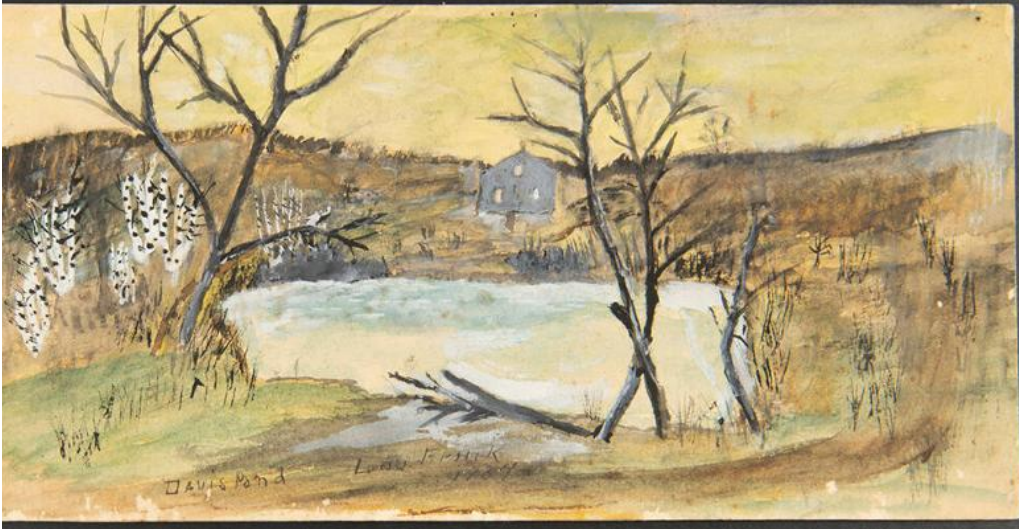

Basic Detail Report

Title Old Davis Pond - Agnes Allen Home

Date November 1934

Primary Maker Louis Grosvernor Frink

Medium Drawing; pencil, watercolor, and gouache on brown paper on cardboard

Description Drawing of a pond depicted at the center surrounded by deciduous trees, including birch trees on the back. Landscape is a blend of yellow colors. A small grey house with three windows is at focal point.

Dimensions Primary Dimensions (image height x width): 15 3/4 x 20in. (40 x 50.8 cm) Sheet (height x width): 15 3/4 x 20in. (40 x 50.8cm) Mount (height x width): 15 3/4 x 20in. (40 x 50.8cm)