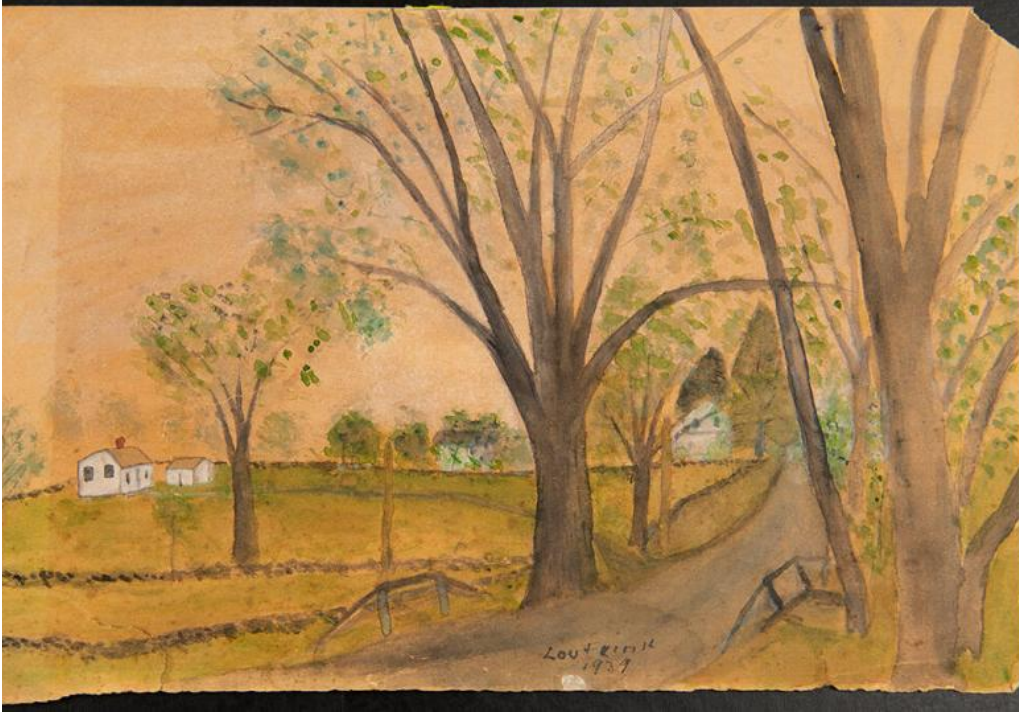

Basic Detail Report

Title Home Sweet Home

Date 1939

Primary Maker Louis Grosvernor Frink

Medium Drawing; pencil, watercolor, and gouache on brown paper on cardboard

Description Drawing of a yellow-green landscape with a few white houses. Thin trees with a few green leaves are on the right, and a winding path with side fences cuts through.

Dimensions Primary Dimensions (image height x width): 15 3/4 x 20in. (40 x 50.8 cm) Sheet (height x width): 15 3/4 x 20in. (40 x 50.8cm) Mount (height x width): 15 3/4 x 20in. (40 x 50.8cm)