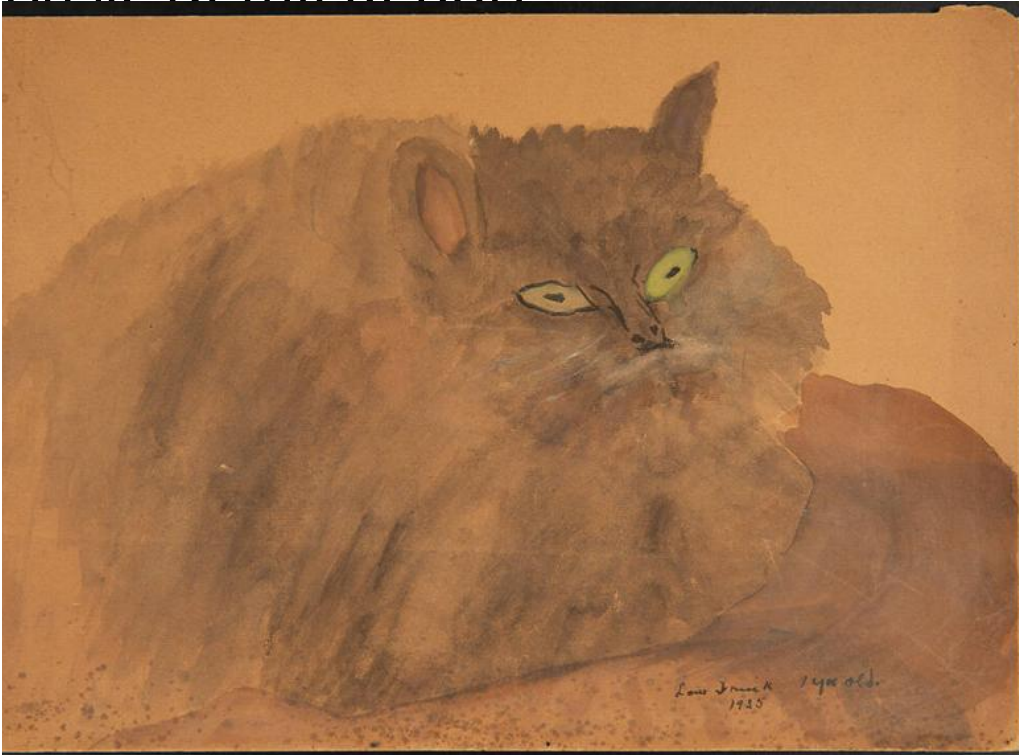

Basic Detail Report

Title Mrs. J. Alden Weir's Persian Cat, 1914

Date 1935

Primary Maker Louis Grosvernor Frink

Medium Drawing; Watercolor on brown laid paper on cardboard

Description Portrait of a large fluffy gray cat with green eyes. Lou Frink identifies the Persian cat as being one year old and belonging to Mrs. J. Alden Weir.

Dimensions Primary Dimensions (image height x width): 11 5/8 x 16 1/2in. (29.5 x 41.9cm) Sheet (height x width): 11 5/8 x 16 1/2in. (29.5 x 41.9cm) Mount (height x width): 11 5/8 x 16 1/2in. (29.5 x 41.9cm)