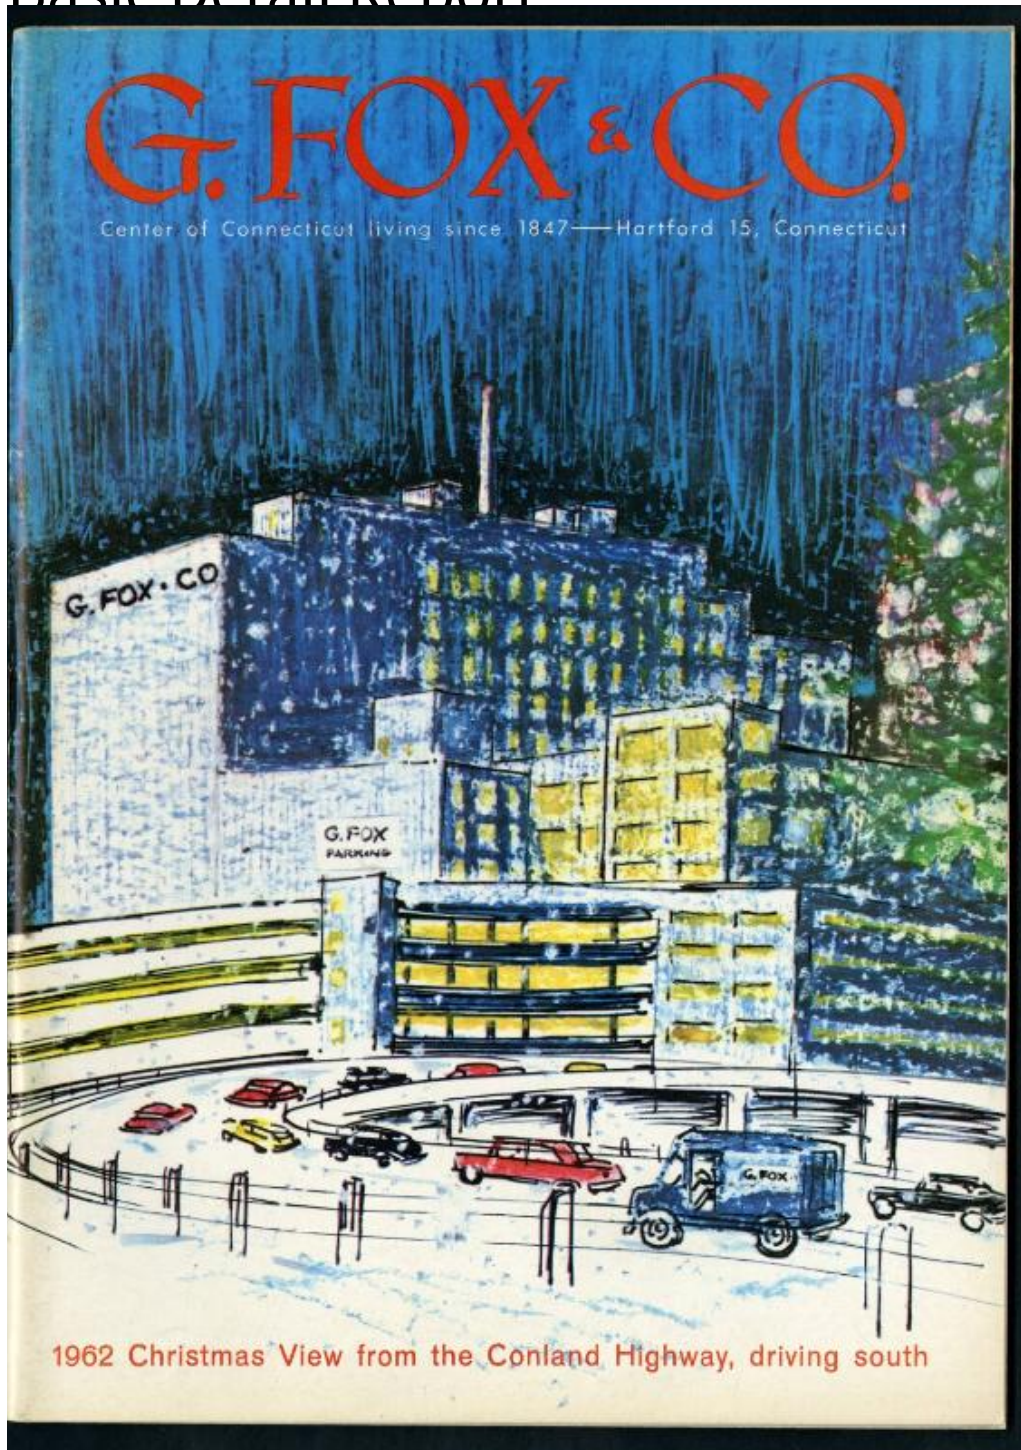

Basic Detail Report

Title 1962 G. Fox & Co. Christmas catalog

Date 1962

Primary Maker G. Fox and Co.

Medium glossy paper, printed ink

Basic Detail Report

Description 1962 G. Fox & Co. Christmas catalog. The cover features an

illustration of the highway looking towards downtown Hartford and the G. Fox building and parking garage.

Dimensions Primary Dimensions (overall height x width, closed): 11 1/2 × 8 1

/4in. (29.2 × 21cm) Other (overall height x width, open): 11 1/2 × 16 1/2in. (29.2