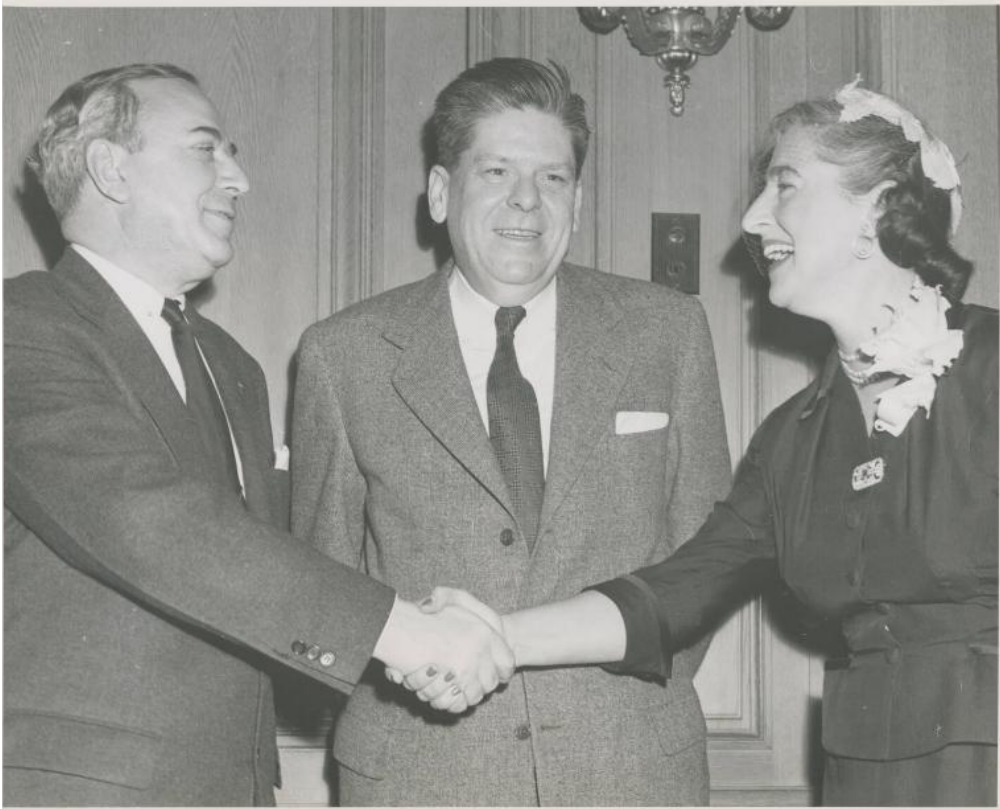

# Basic Detail Report

**Title** U.S. Senator William Purtell with unidentified man and woman

**Date** c. 1952-1959

**Primary Maker** William A. Purtell

**Medium** Photography

**Description** Black and white photograph of U.S. Senator William Purtell (left) with an unidentified man and woman, undated. Photographed by F. Clyde Wilkinson.

**Dimensions** Primary Dimensions (overall height x width): 8 1/8 × 10in. (20.6 × 25.4cm)