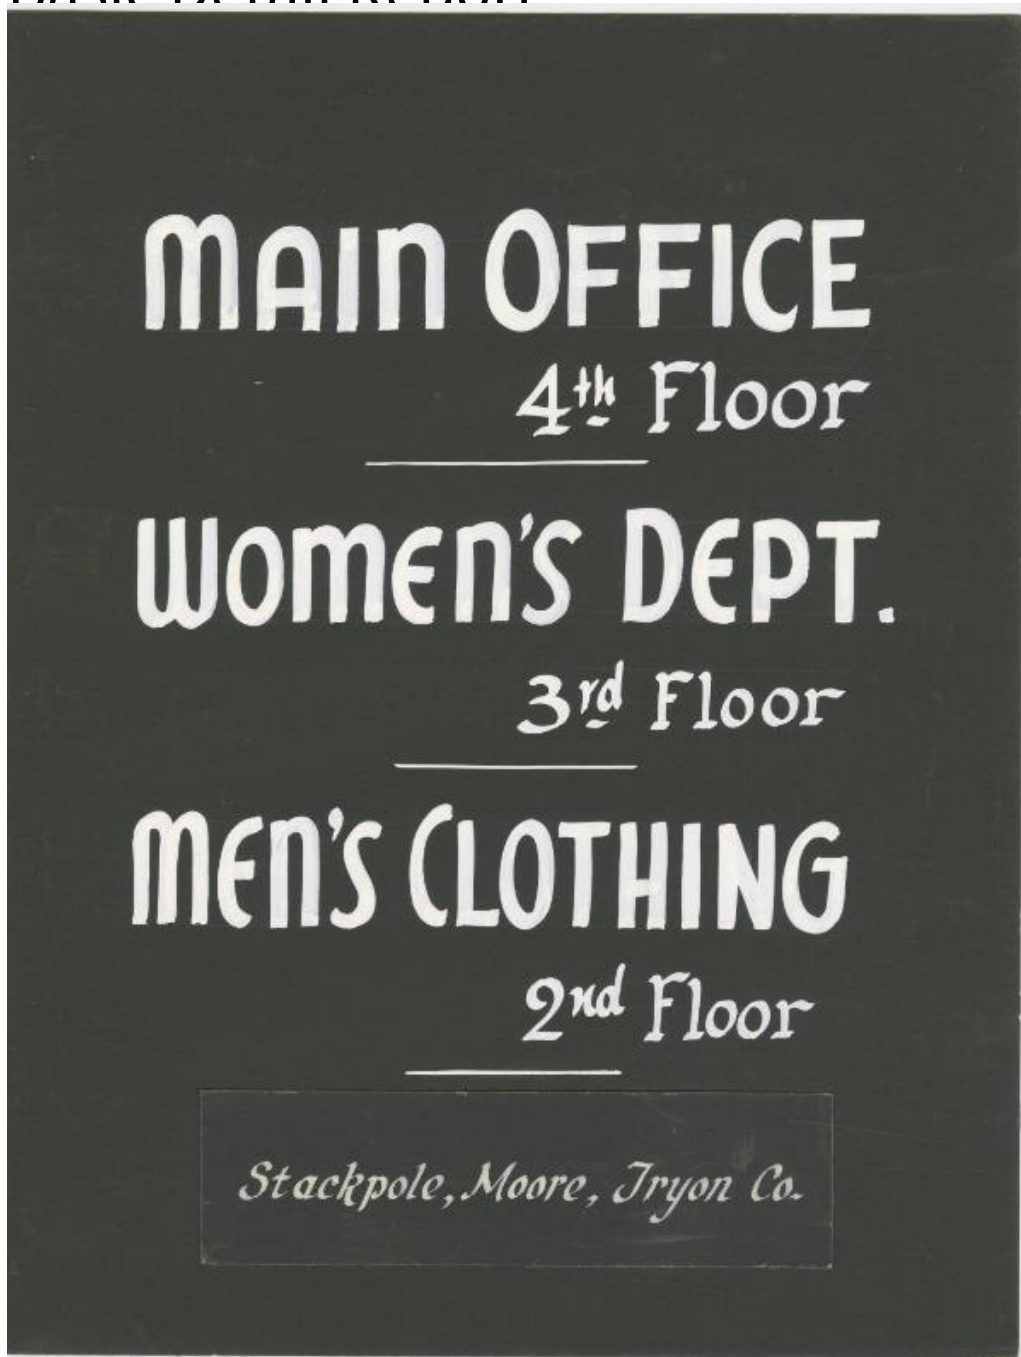

### Title Display Sign: Store Departments

Date after 1945

Primary Maker Stackpole Moore Tryon Company

Medium mat board, ink

Description Black display sign with white text: " MAIN OFFICE / 4th Floor /

WOMEN'S DEPT. / 3rd Floor / MEN'S CLOTHING / 2nd Floor / Stackpole, Moore,

# Basic Detail Report

Tryon Co." This sign is visible in the photograph 2025.79.15 in the Connecticut

Museum collection.

Dimensions Primary Dimensions (overall height x width): 13 5/8 × 10 1/2in. (34.6

× 26.7cm)