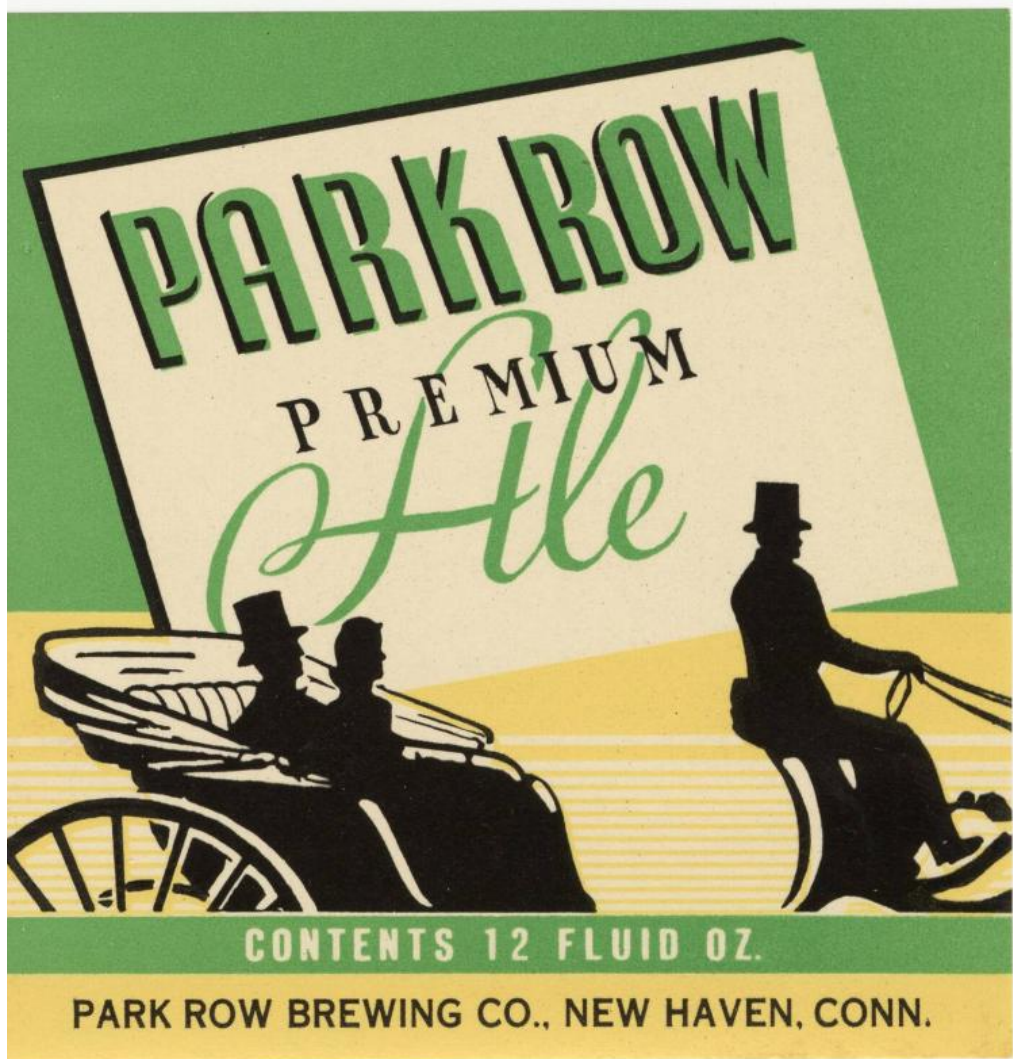

Basic Detail Report

Title Beer Bottle Label

Date c. 1960

Primary Maker The Hull Brewing Company

Medium printed paper

Description Paper label for a beer bottle - Park Row Premium Ale manufactured by The Park Row Brewing Company. The label is printed in black, lime green, and yellow on white paper with an image of a man and woman being taken for a ride in a carriage with a driver. All the figures are depicted in silhouette.

Dimensions Primary Dimensions (height x width): 3 × 3in. (7.6 × 7.6cm)