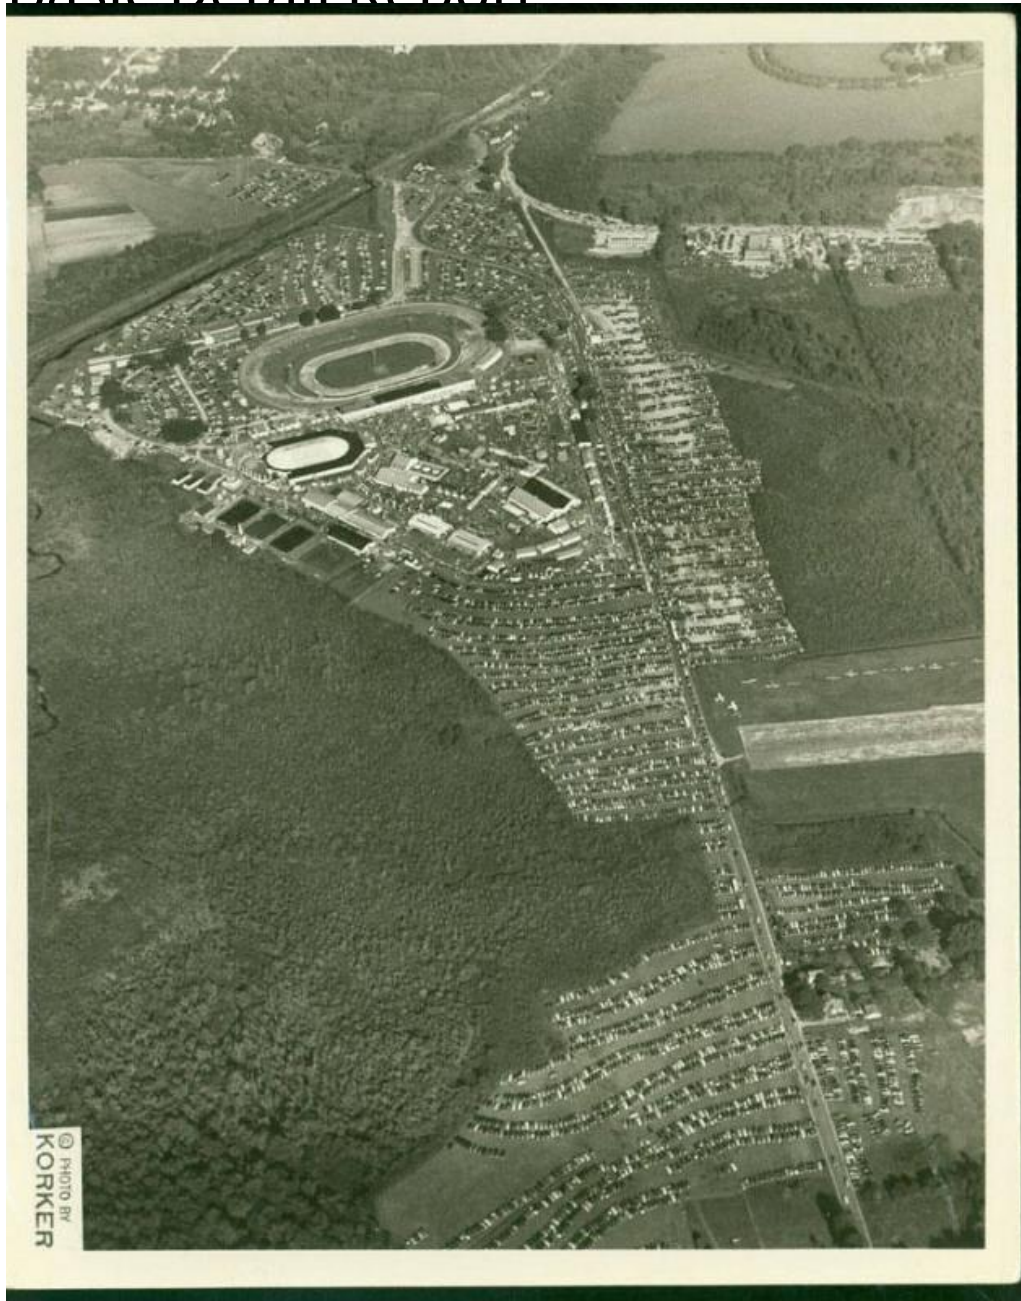

Basic Detail Report

Title Aerial View of Danbury Fair

Date 1952

Primary Maker Clarence F. Korke

Medium Photography; gelatin silver print on paper

Basic Detail Report

Description Aerial views shows the racetrack and buildings of the Danbury Fair

surrounded by vast parking lots full of automobiles. Beyond the parking lots are woods, fields, houses, roads, and a small airport.

Dimensions Primary Dimensions (image height x width): $9 \frac{3}{8} \times 7 \frac{1}{2}$ in. (23.8 x 19.1cm) Sheet (height x width): 10 x 8in. (25.4 x 20.3cm)