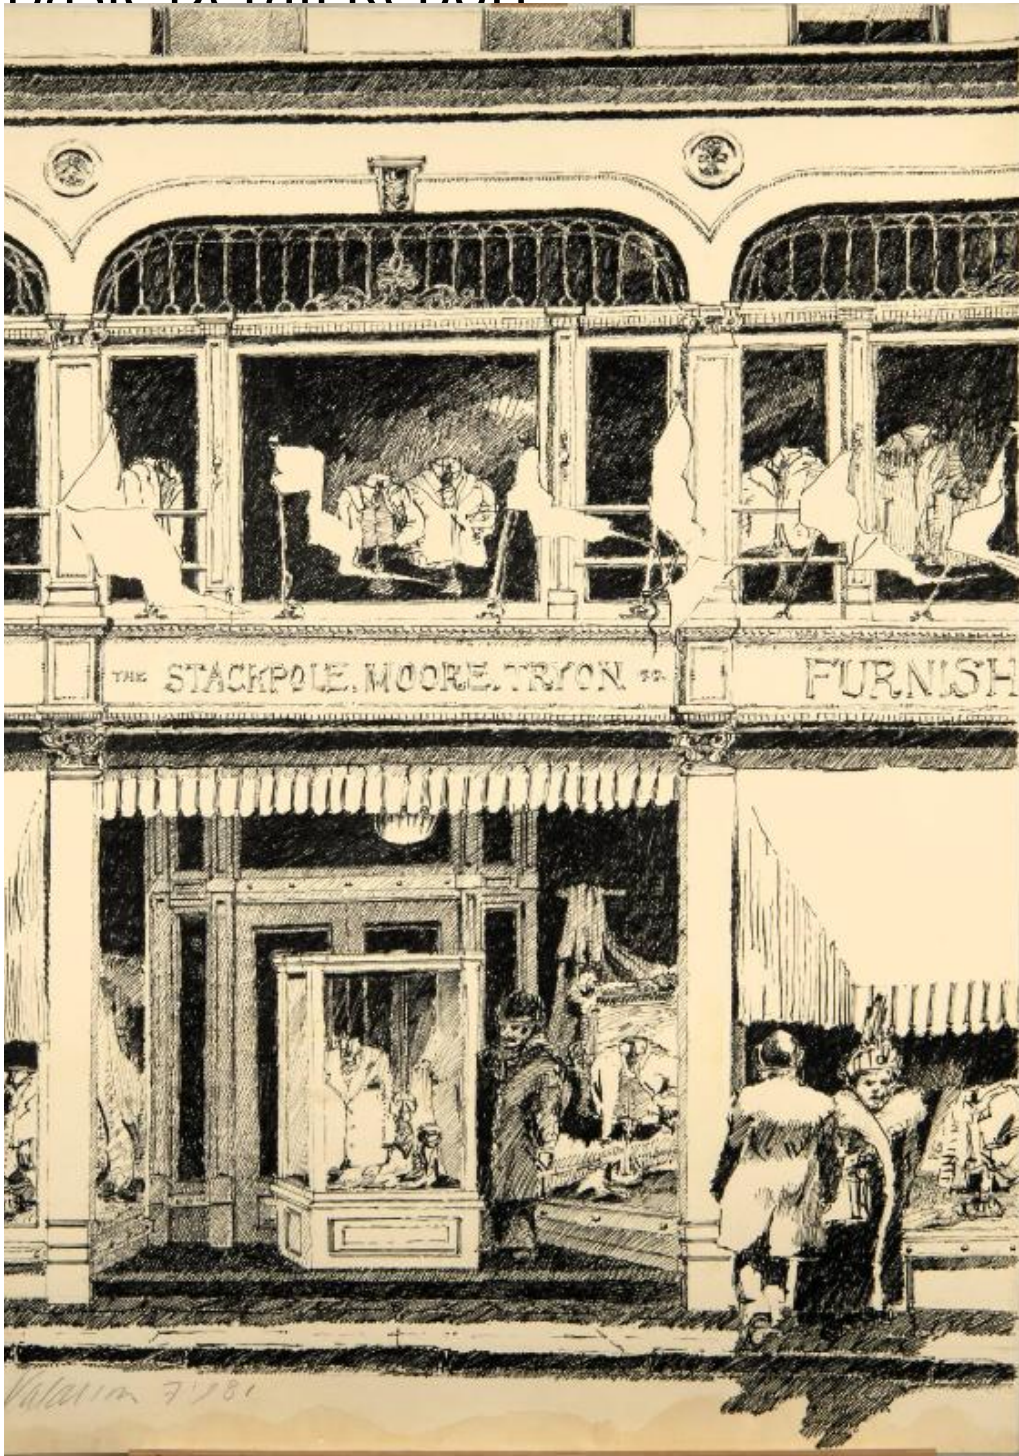

# Basic Detail Report

Title Stackpole Moore Tryon storefront, 105-115 Asylum Street,

Hartford

Date 1981 July

Primary Maker Kenneth A. Larson

# Basic Detail Report

Medium Paper, pen, ink

Description Pen and ink drawing of the Stackpole Moore Tryon storefront at 105-115 Asylum Street in Harford drawn by Kenneth A. Larson in July 1981. The drawing shows the main entrance and only the first two stories of the building. It also shows the display windows and three people outside the store.

Dimensions Primary Dimensions (overall height x width): 39 1/2 × 27 1/2in.

(100.3 × 69.9cm)