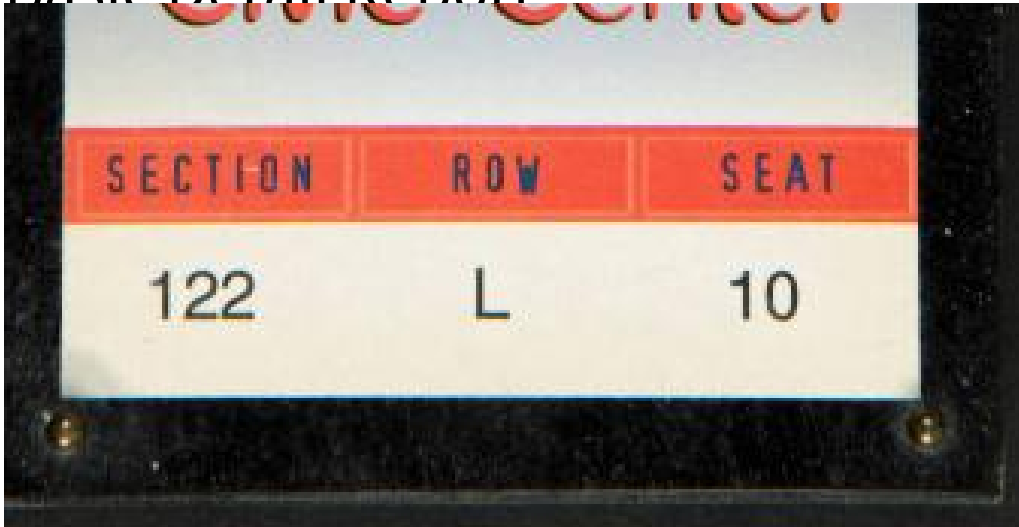

Basic Detail Report

Title Hartford Wolf Pack Inaugural Season Brick, 1997-1998

Date 1997-1998

Primary Maker Hartford Wolf Pack

Medium Hoplastic, ink

Description A rectangular plastic brick from the Hartford Wolf Pack Inaugural Season, 1997-1998. The text reads, "Inaugural / [Wolf Pack logo] / Season / [American Hockey League logo] / 1997-1998 / HARTFORD / WOLF PACK / Hartford / Civic Center / SECTION / 122 / ROW / L / SEAT / 10."

Dimensions Primary Dimensions (overall length x height x width): 7 5/8 × 1/2 × 3 1/4in. (19.4 × 1.3 × 8.3cm)