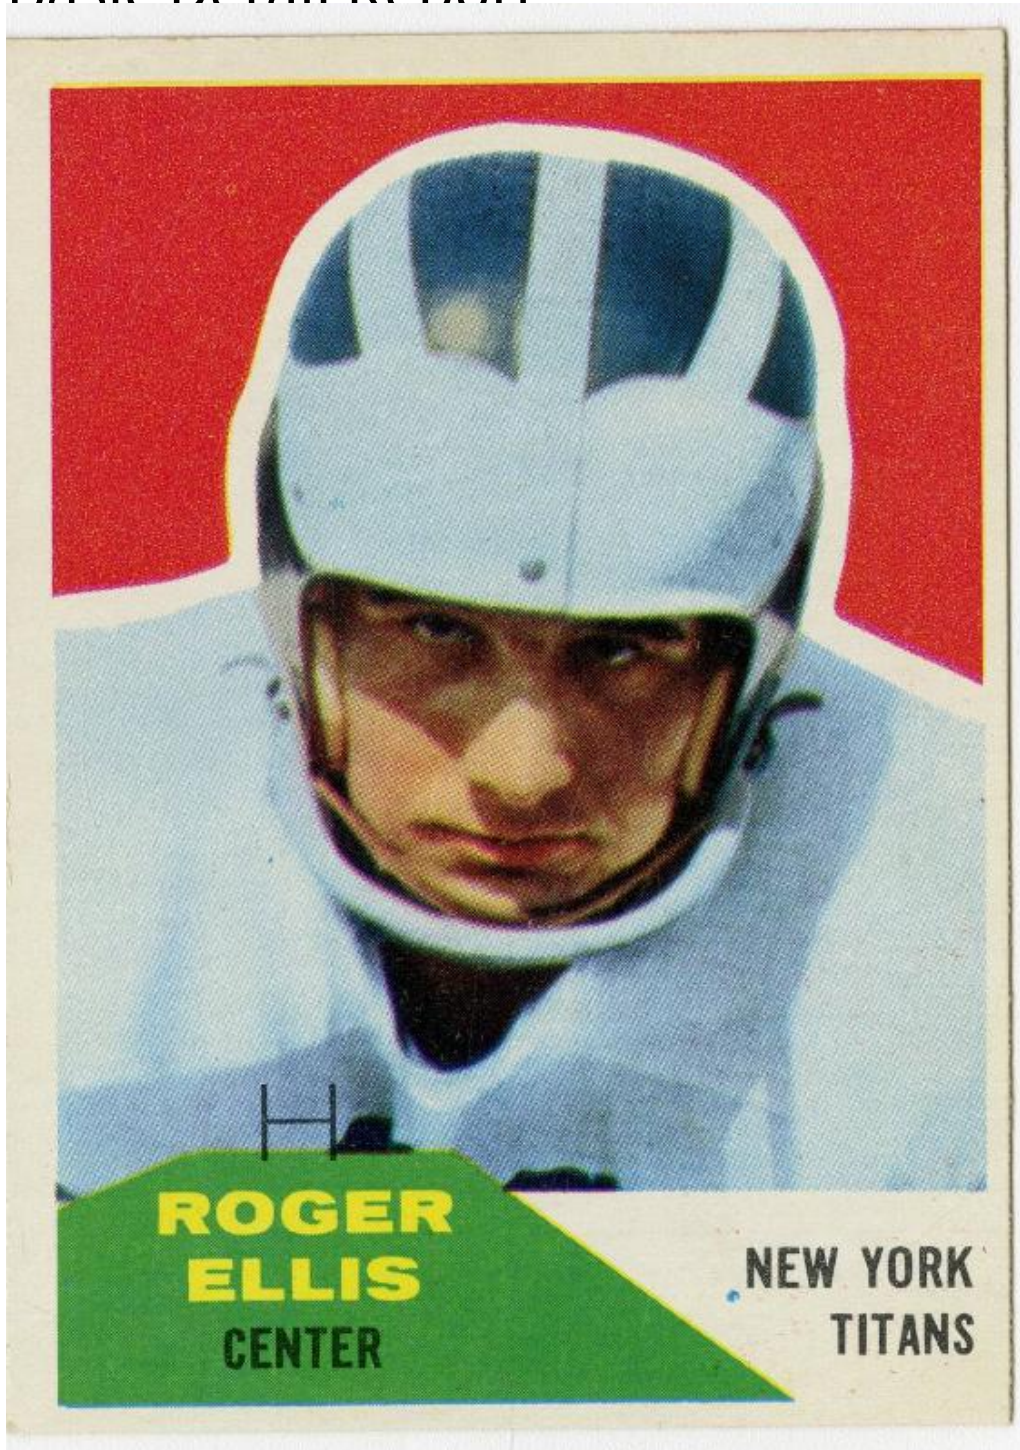

Basic Detail Report

Title 1960 Fleer #119 Roger Ellis Football Card

Date 1960

Primary Maker Fleer

Medium cardstock; ink

Basic Detail Report

Description 1960 Fleer Football Card #119 for Roger Ellis. Ellis played in the