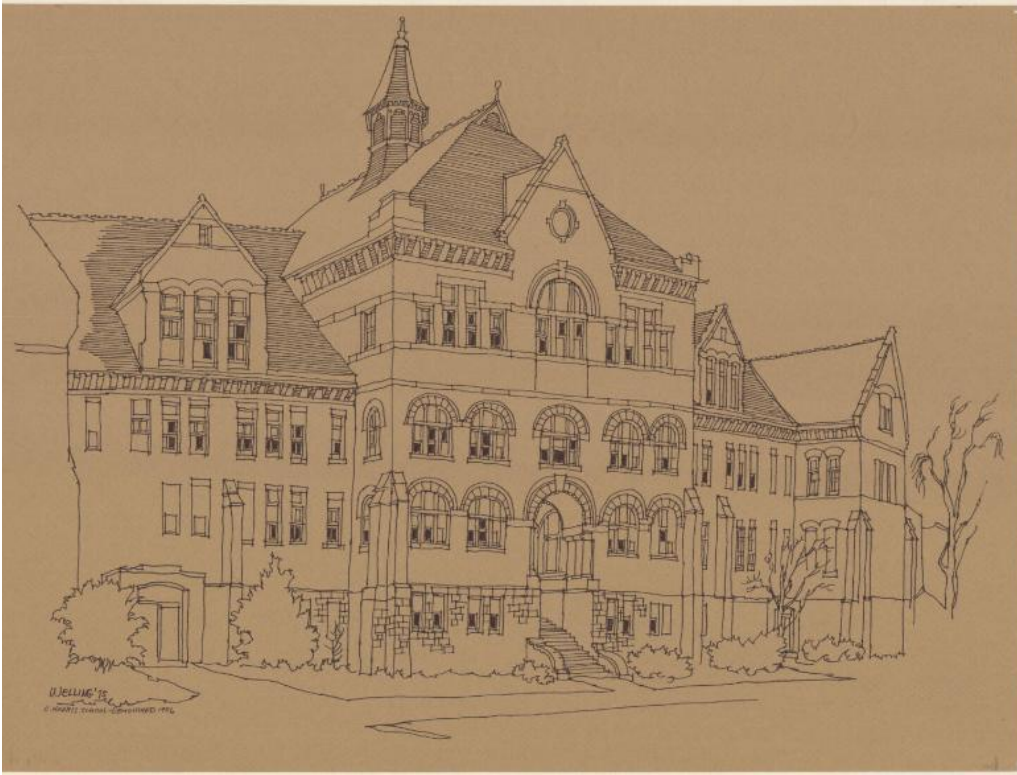

Basic Detail Report

Title Chauncey Harris School, Demolished 1976

Date 1975

Primary Maker Richard Welling

Medium Drawing; black ink on brown paper

Description Drawing of the Chauncey Harris School in Hartford, Connecticut, at 66 Wadsworth Street, before its demolition in 1976. The Gothic-style building is depicted from the front, and features arched windows, steep pitched roofs and dormer windows. The main entrance and staircase are visible under a large arch in the center of the building.

Dimensions Sheet (height x width): 16 1/8 x 22in. (41 x 55.9cm)