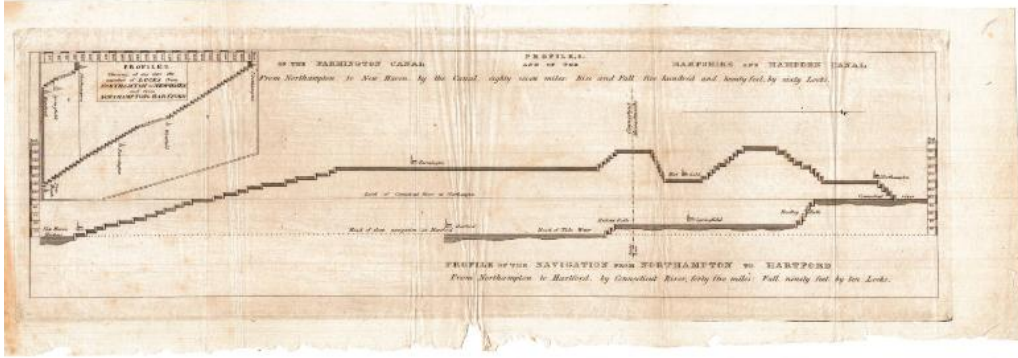

## Title Profile of the Navigation from Northampton to Hartford

Date Probably 1828

Primary Maker Unknown

Medium Engraving; black printer's ink on wove paper

Description Profiles, including locks, of the Farmington Canal and Hampshire and Hampden Canal. The top profile shows the canals from the Connecticut River north of Northampton, Massachusetts, to New Haven, Connecticut. The bottom one shows the profile from the Connecticut River north of Northampton to Hartford, Connecticut. In the top left is a profile of the number of locks from Northampton to New Haven and Northampton to Hartford.

Dimensions Primary Dimensions (image height x width): 5 1/8 x 19in. (13 x 48.3 cm) Platemark (height x width): 6 1/8 x 19 5/8in. (15.6 x 49.8cm) Sheet (height x width): 7 1/2 x 21 3/4in. (19.1 x 55.2cm)