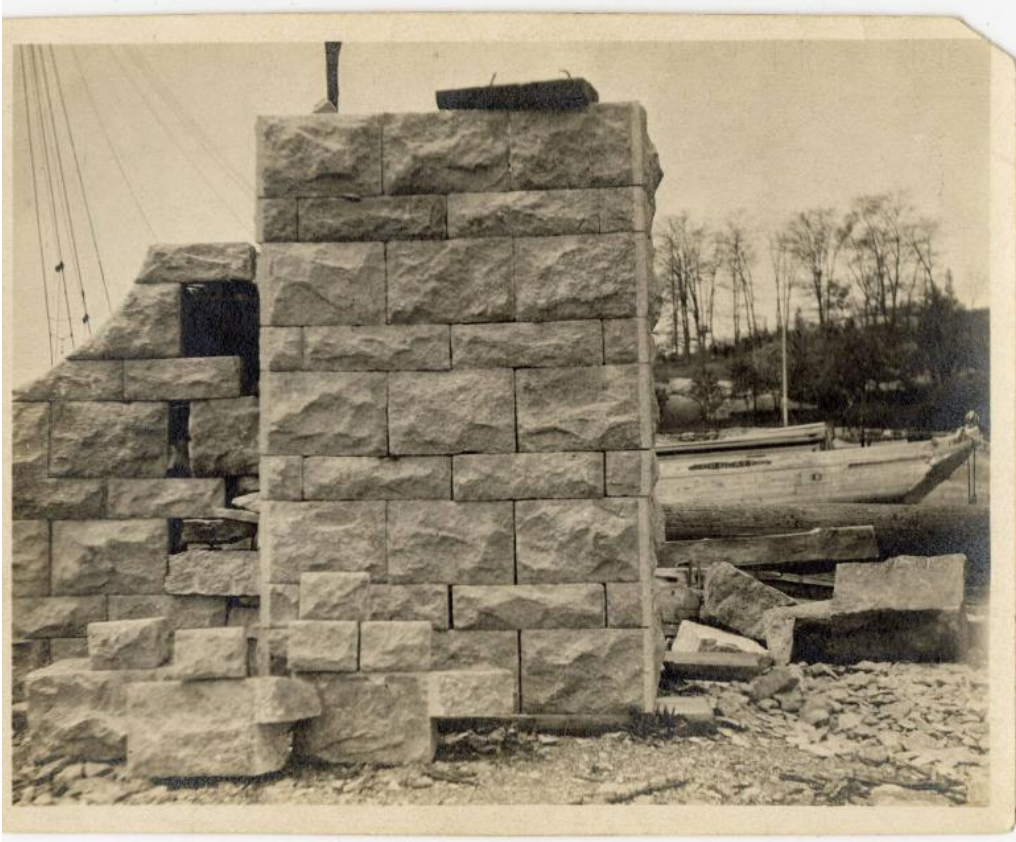

Basic Detail Report

Title Stone Entrance Wall at Smith Estate, Sound View

Date 1917

Medium Photography

Description Black and white photographic negative, view of stone entrance wall at the Smith Estate in Sound View, near Stamford, 1917. The transom of the schooner TOM BEATTIE is visible in the background.

Dimensions Primary Dimensions (overall height x width): 3 7/8 × 4 7/8in. (9.8 × 12.4cm)