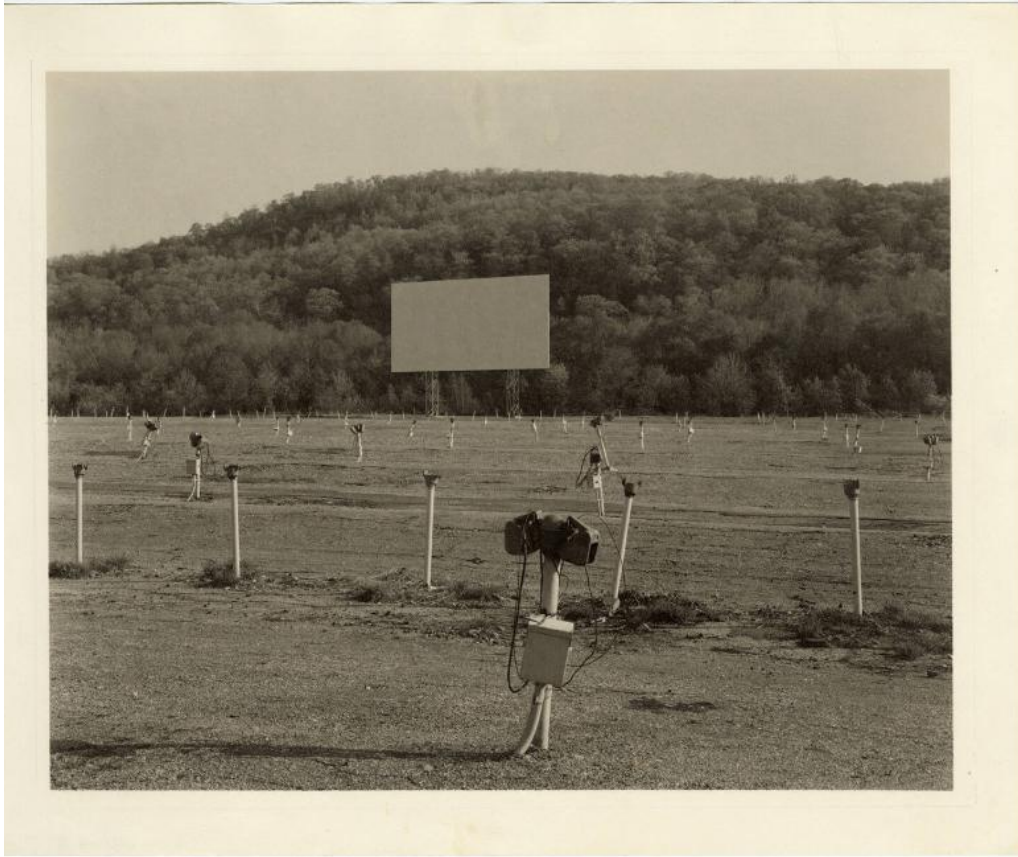

Basic Detail Report

Title Empty drive-in movie theater

Date 1970-1989

Primary Maker Charles Reich

Medium Photography; platinum on paper

Description Photograph of an empty drive-in movie theater, with rows of speakers in the fore- and mid-grounds, and the screen near the back in front of a wooded hill. The drive-in was possibly located in Watertown, Connecticut.

Dimensions Primary Dimensions (image height x width): 7 1/2 × 9 1/2in. (19.1 × 24.1cm) Sheet (height x width): 8 15/16 × 11in. (22.7 × 27.9cm)