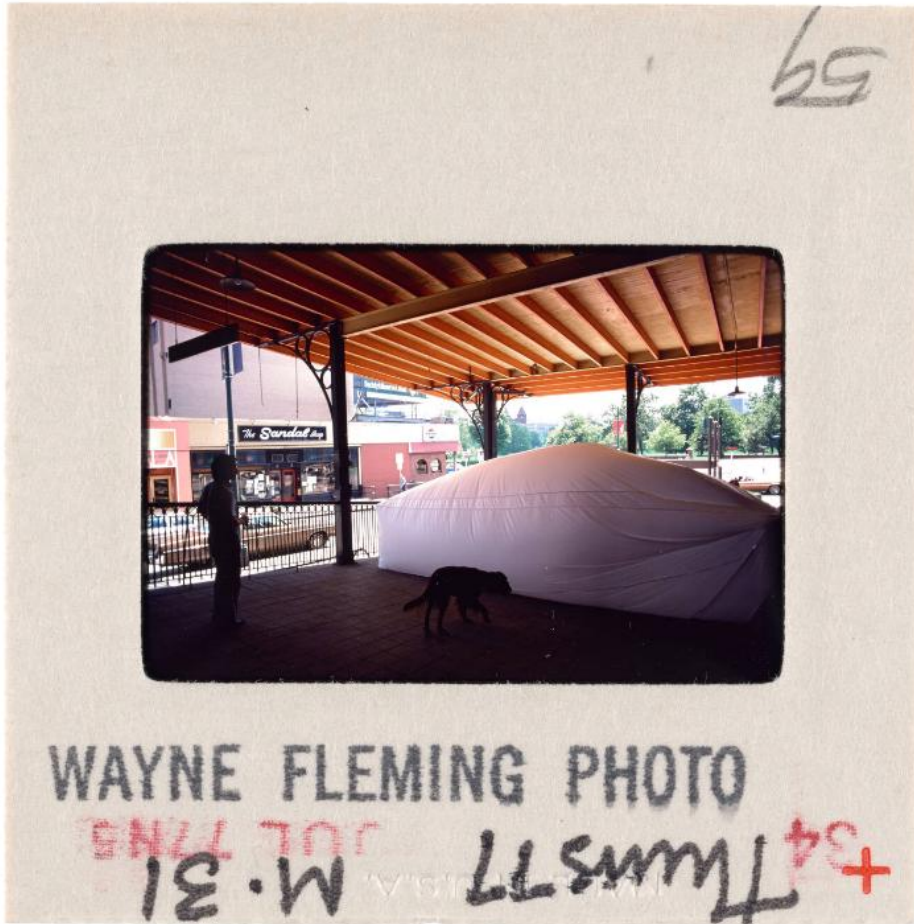

Basic Detail Report

Title Inflatable Sculpture, Union Place, Hartford

Date 1977

Primary Maker Wayne Fleming

Medium Photography; color slide on plastic in cardboard mount

Description Slide depicting an inflatable sculpture under an overhang (in front of Union Station, not pictured) on Union Place in Hartford. A man and his dog are approaching it from the left. The storefront of The Sandal Shop is in the background on the left. In the center background, one of the towers of Soldiers and Sailors Memorial Arch is visible. Taken during a Thursday is a Work of Art event.