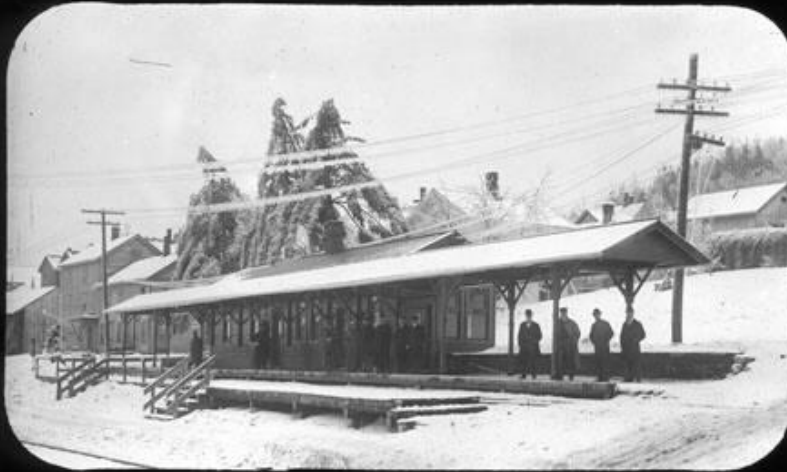

Basic Detail Report

Title A train station in a snow storm with men

Date about 1915

Primary Maker F. H. DeMars

Medium Photography; gelatin silver on glass