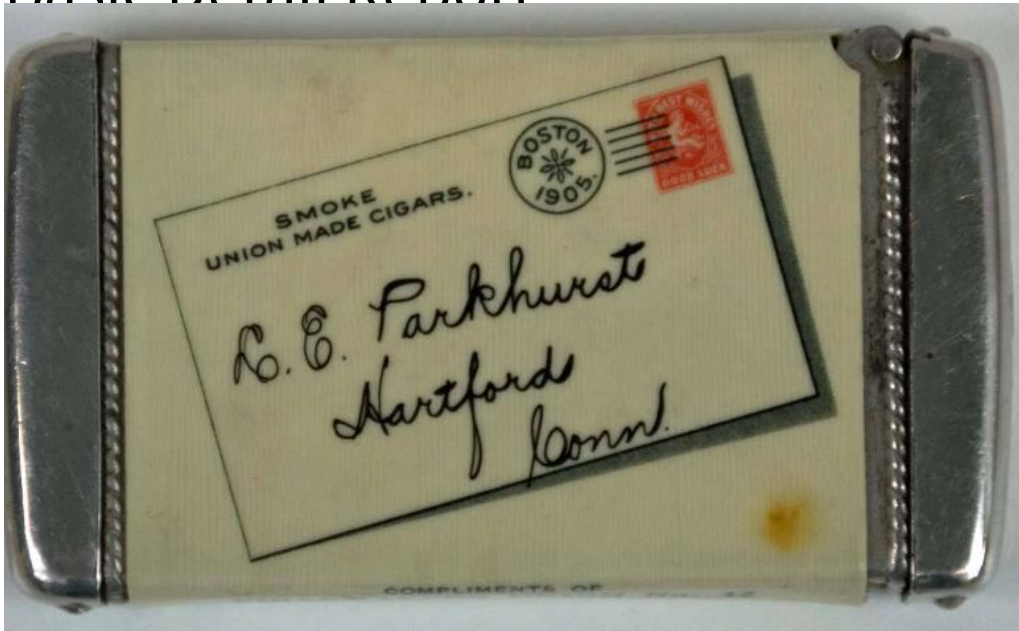

Basic Detail Report

Title Matchbook belonging to Louis Parkhurst

Primary Maker Louis E. Parkhurst

Medium metal

Description A matchbook belonging to Louis E. Parkhurst. The body of the matchbook is a cream color. The front has an image of an envelope addressed to L. E. Parkhurst of Hartford, Conn. from Smoke Union Made Cigars.