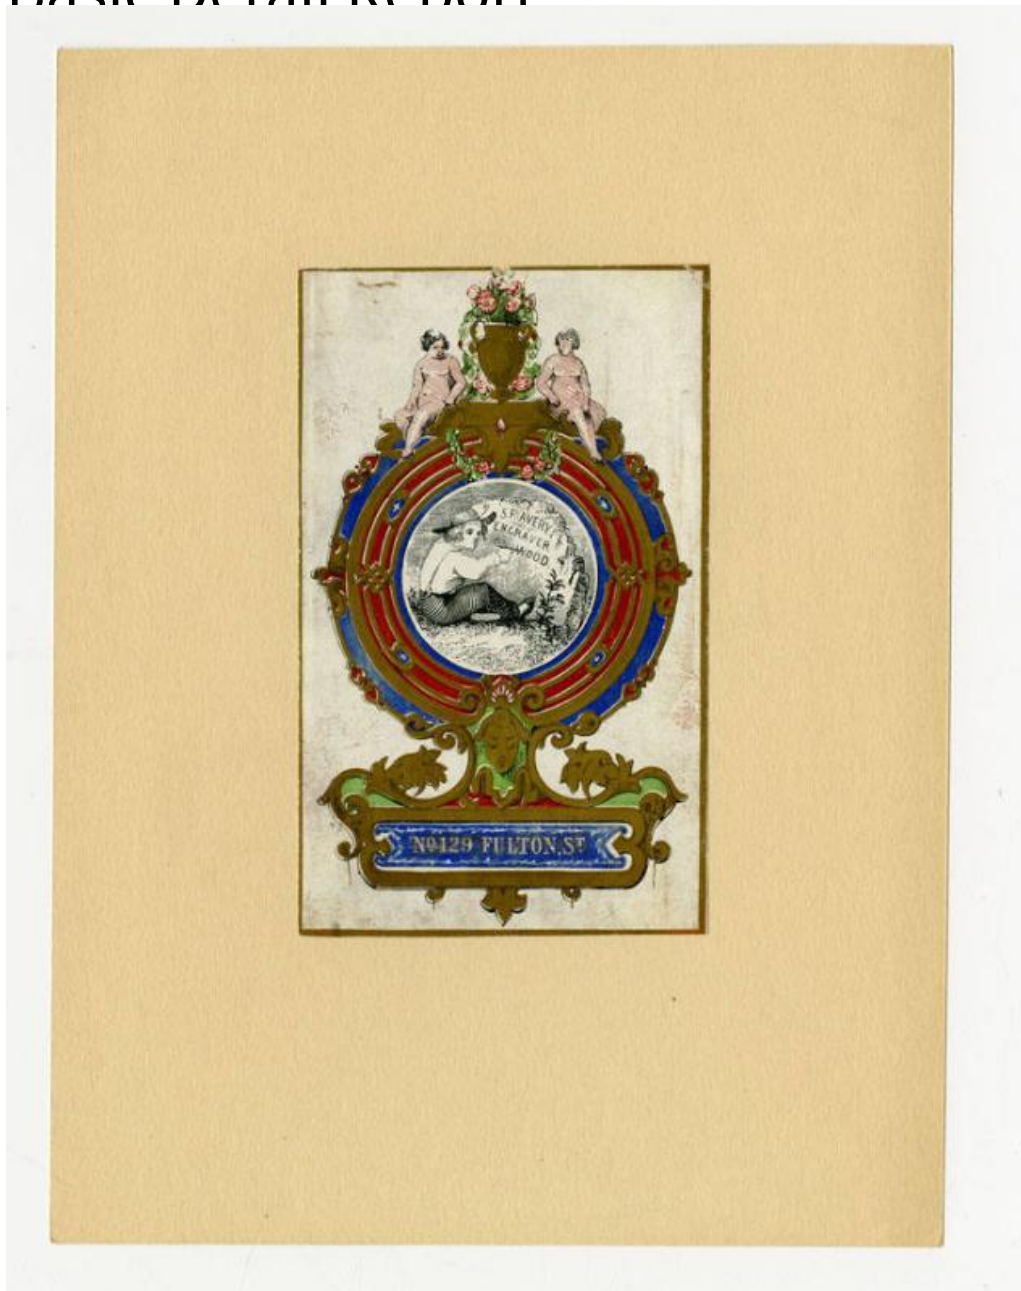

Basic Detail Report

Title S.P. Avery, Engraver on Wood

Date about 1860

Primary Maker Samuel Putnam Avery

Description Trade card, Samuel Putnam Avery, with pictorial scenes above address.

Dimensions Mount (height x width): 8 × 6in. (20.3 × 15.2cm) Other (trade card height x width): 4 1/2 × 2 5/8in. (11.4 × 6.7cm)