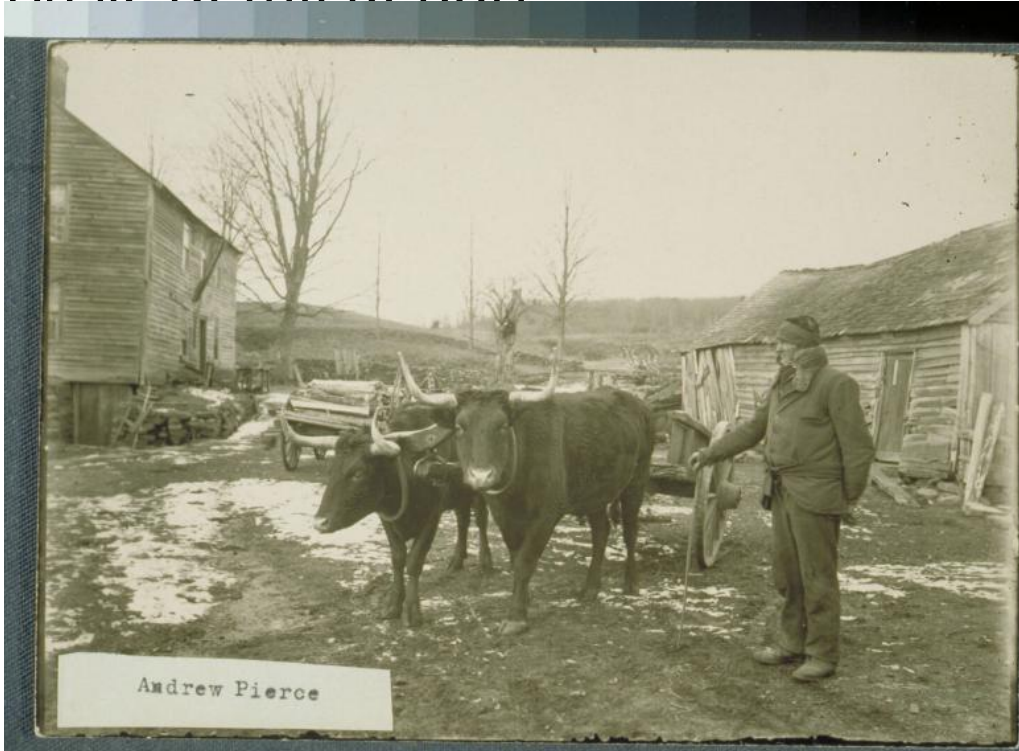

## Title Andrew Pierce and his ox team

Date about 1900

Primary Maker Unknown

Medium Photography; gelatin silver print on paper

Description A man in winter clothing, including a jacket and cap, stands beside a team of yoked oxen hitched to a two-wheeled cart. A pile of split logs is on another cart in the background. A frame house with a stone retaining wall and basement is at the left. A dilapidated shed with a sagging roof is at the right. Fields bordered by stone walls are in the background. Light snow is on the ground.