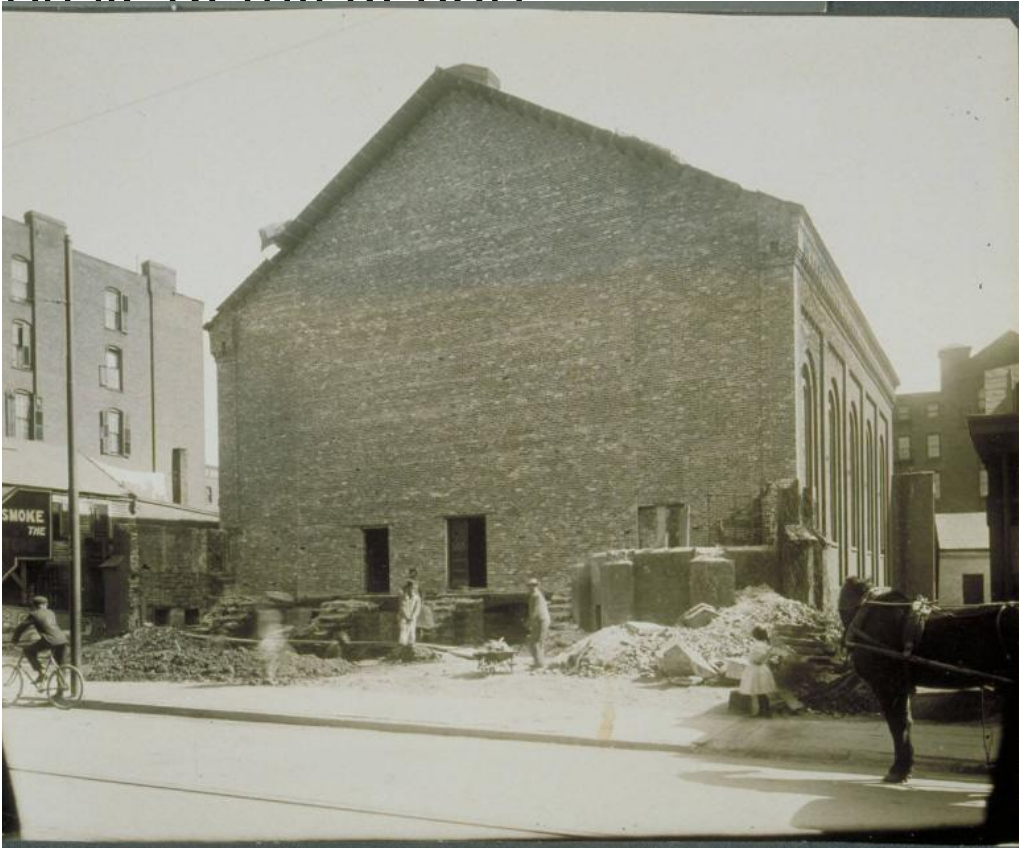

Basic Detail Report

Title Front of old First Methodist Episcopal Church torn out to make room for a store, 305 Asylum Street, Hartford

Date 1911

Primary Maker Unknown

Medium Photography; gelatin silver print on paper

Description Workmen stand in front of a brick church wall surrounded by rubble.

One man wears overalls and leans on a shovel. Two other men have wheelbarrows. A man on a bicycle looks on from the left. A small girl looks on from the sidewalk at the right. A horse in harness is at far right. A poster at far left reads: "Smoke / the" Laundry hangs from a clothesline attached to a chimney nearby.