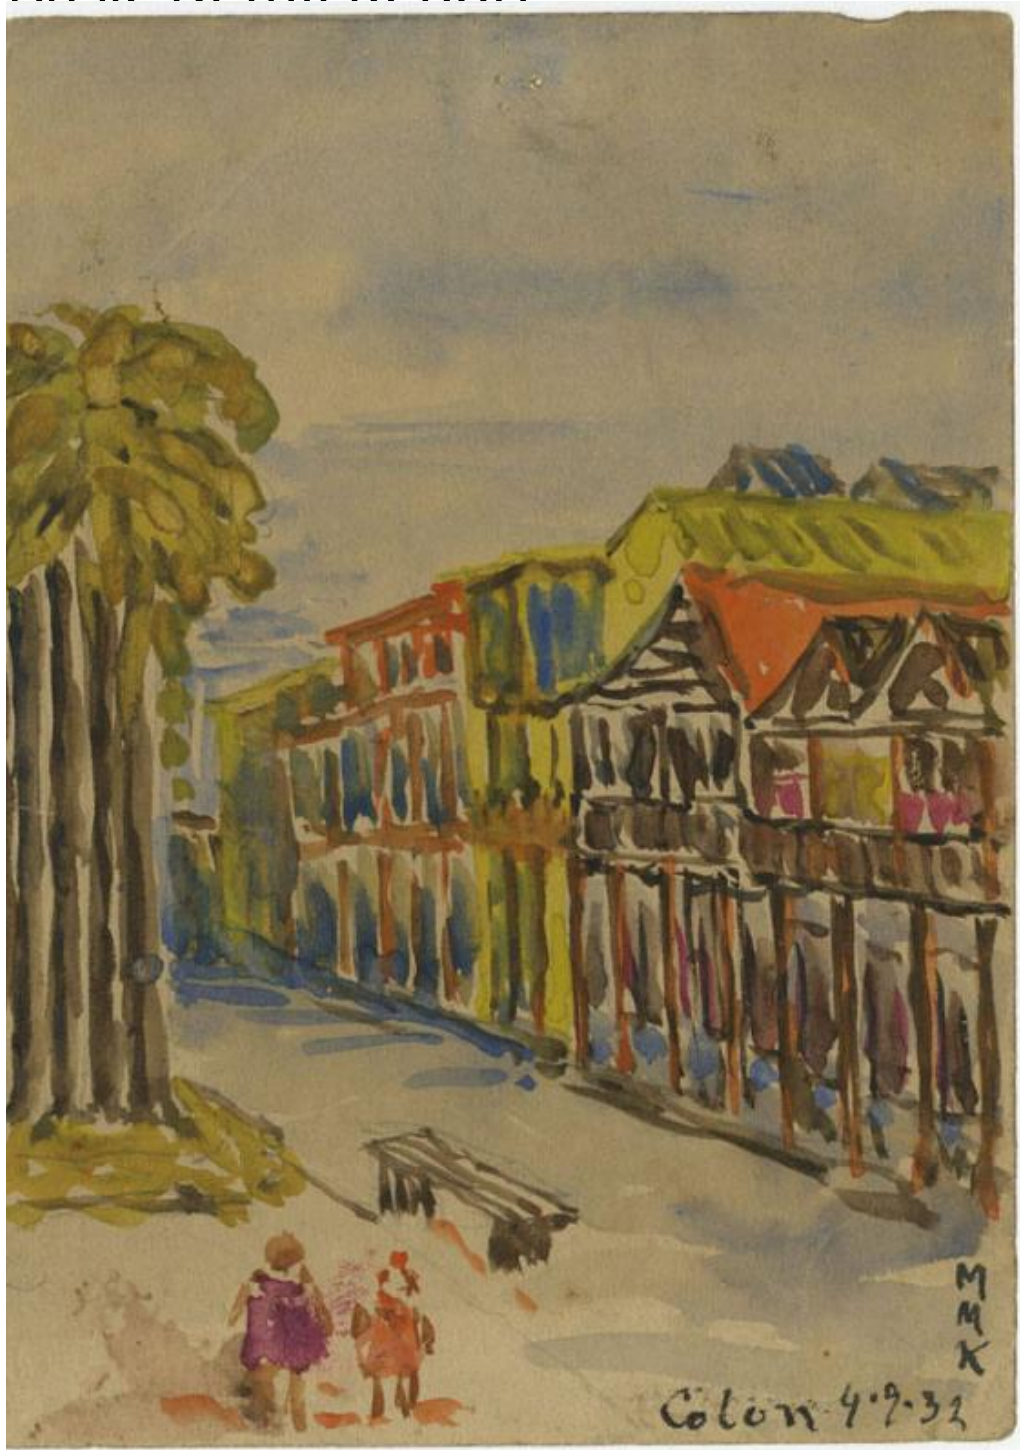

Basic Detail Report

Title Travels in and around California

Date 1932

Primary Maker Mary Keller

Medium Drawing; watercolor and graphite on wove paper

Basic Detail Report

Description Watercolors of Mary and George Keller's travels to and around

California, including the Harbor of Los Angeles, San Francisco, Pasadena, Sierra

Madre Hills, Palo Alto, oil fields in Long Beach, Basin Redwoods State Park,

Colon, Mexico and Cuba. Include scenes of orange groves, palm trees, hills,

Pacific Ocean, homes, redwood forest, a beach, and Saint Francis woods.

Dimensions Primary Dimensions (image height x width): 13 7/8 x 13 7/8in. (35.2 x

35.2cm) or smaller