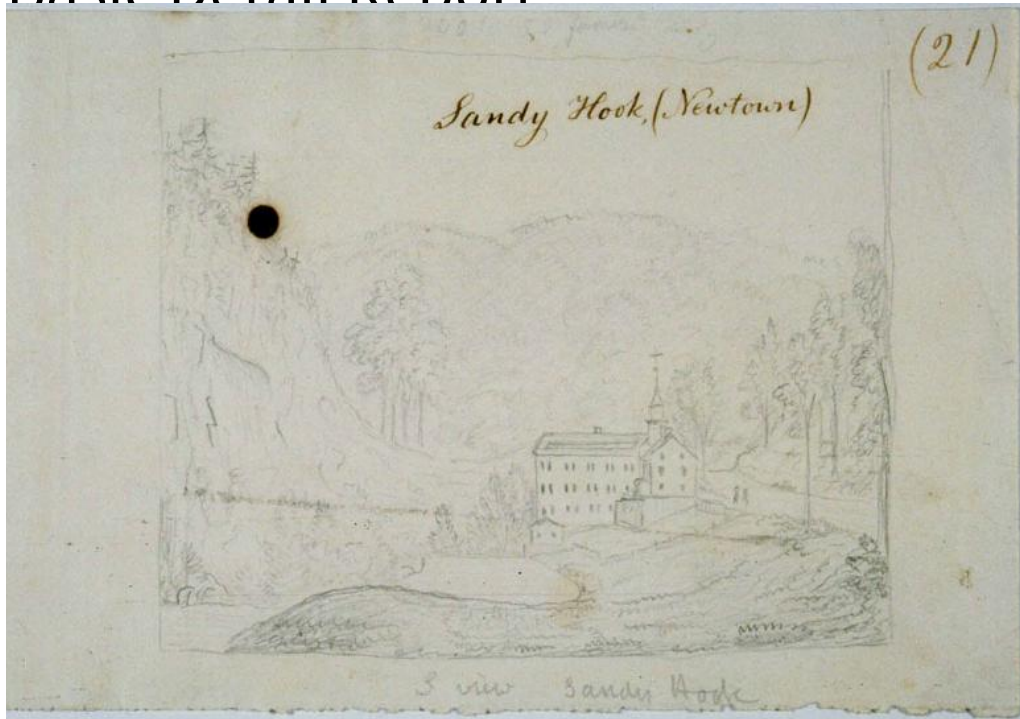

## Title Sandy Hook, (Newtown)

Date 1835

Primary Maker John Warner Barber

Medium Drawing; pencil on paper

Description View of a three-story industrial building, perhaps Mr. Sanford's cotton factory located in a deep valley. A road is on the right and a millstream, the Pootatuck River, is on the left, at the foot of the bluff. A wooded mountain is in the background.

Dimensions Primary Dimensions (overall height x width): 5 1/2 x 7 7/8in. (14 x 20cm)