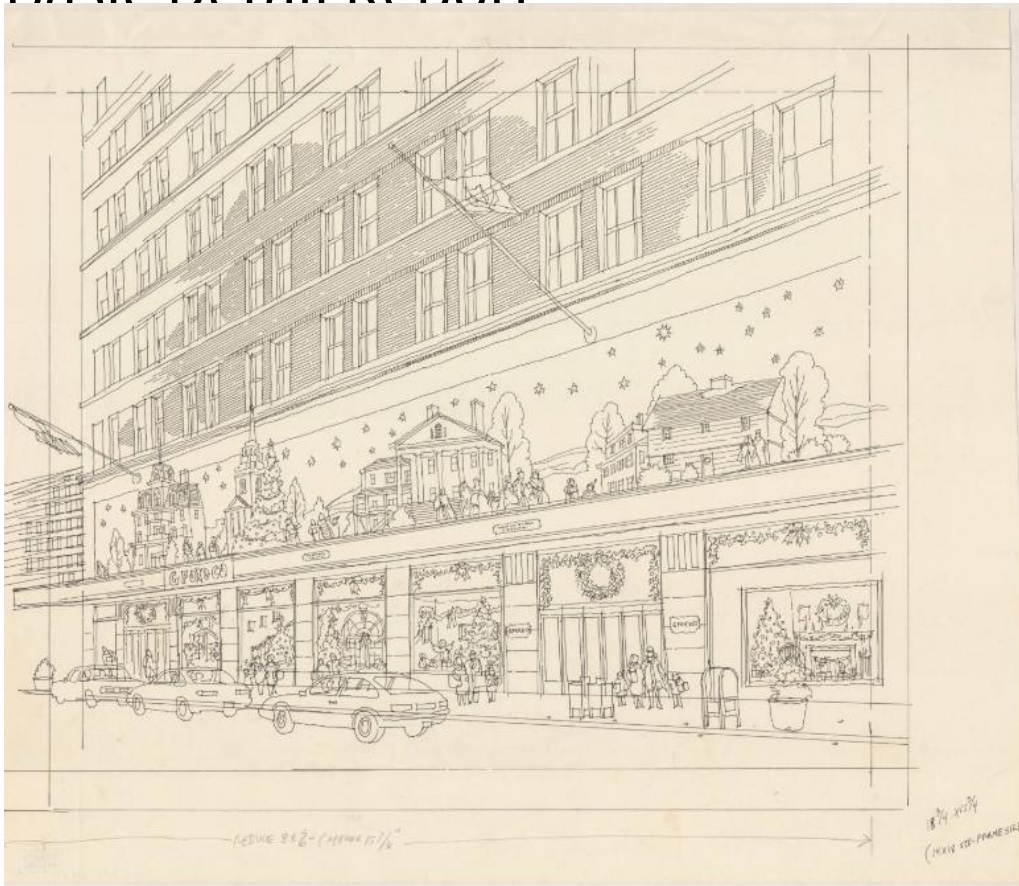

Basic Detail Report

Title G. Fox & Co. Christmas Displays

Date before 1992

Primary Maker Richard Welling

Medium Drawing; black ink on paper

Description Drawing of the G. Fox & Co. department store in downtown Hartford, Connecticut. Its windows and facade are decorated for the holiday season, with Christmas trees and displays in the windows, garlands and wreaths on the outside, and a New England village scene on the marquee..

Dimensions Sheet (height x width): 18 1/8 x 21 3/4in. (46 x 55.2cm)