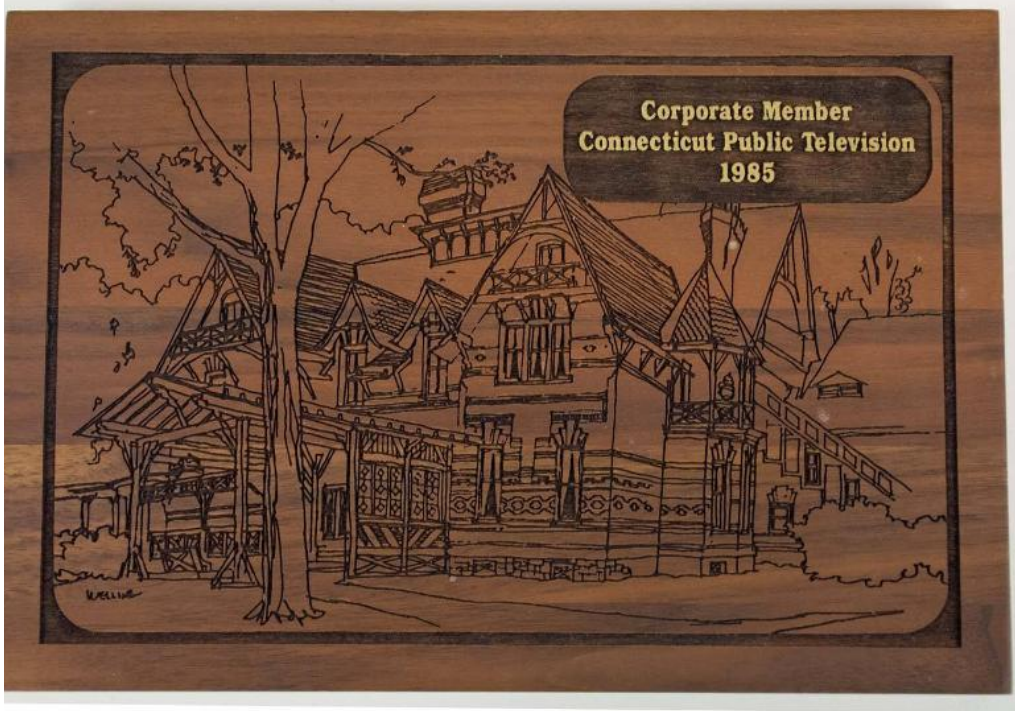

Basic Detail Report

Title Wood plaque

Date 1985

Primary Maker Richard Welling

Medium wood

Description Wood plaque with a drawing of the Mark Twain House, drawn by Richard Welling. In upper right corner is the label for the plaque reading

"Corporate Member/ Connecticut Public Television/ 1985."

Dimensions Primary Dimensions (overall height x width x depth): 3/4 × 8 × 5 1

/2in. (1.9 × 20.3 × 14cm)