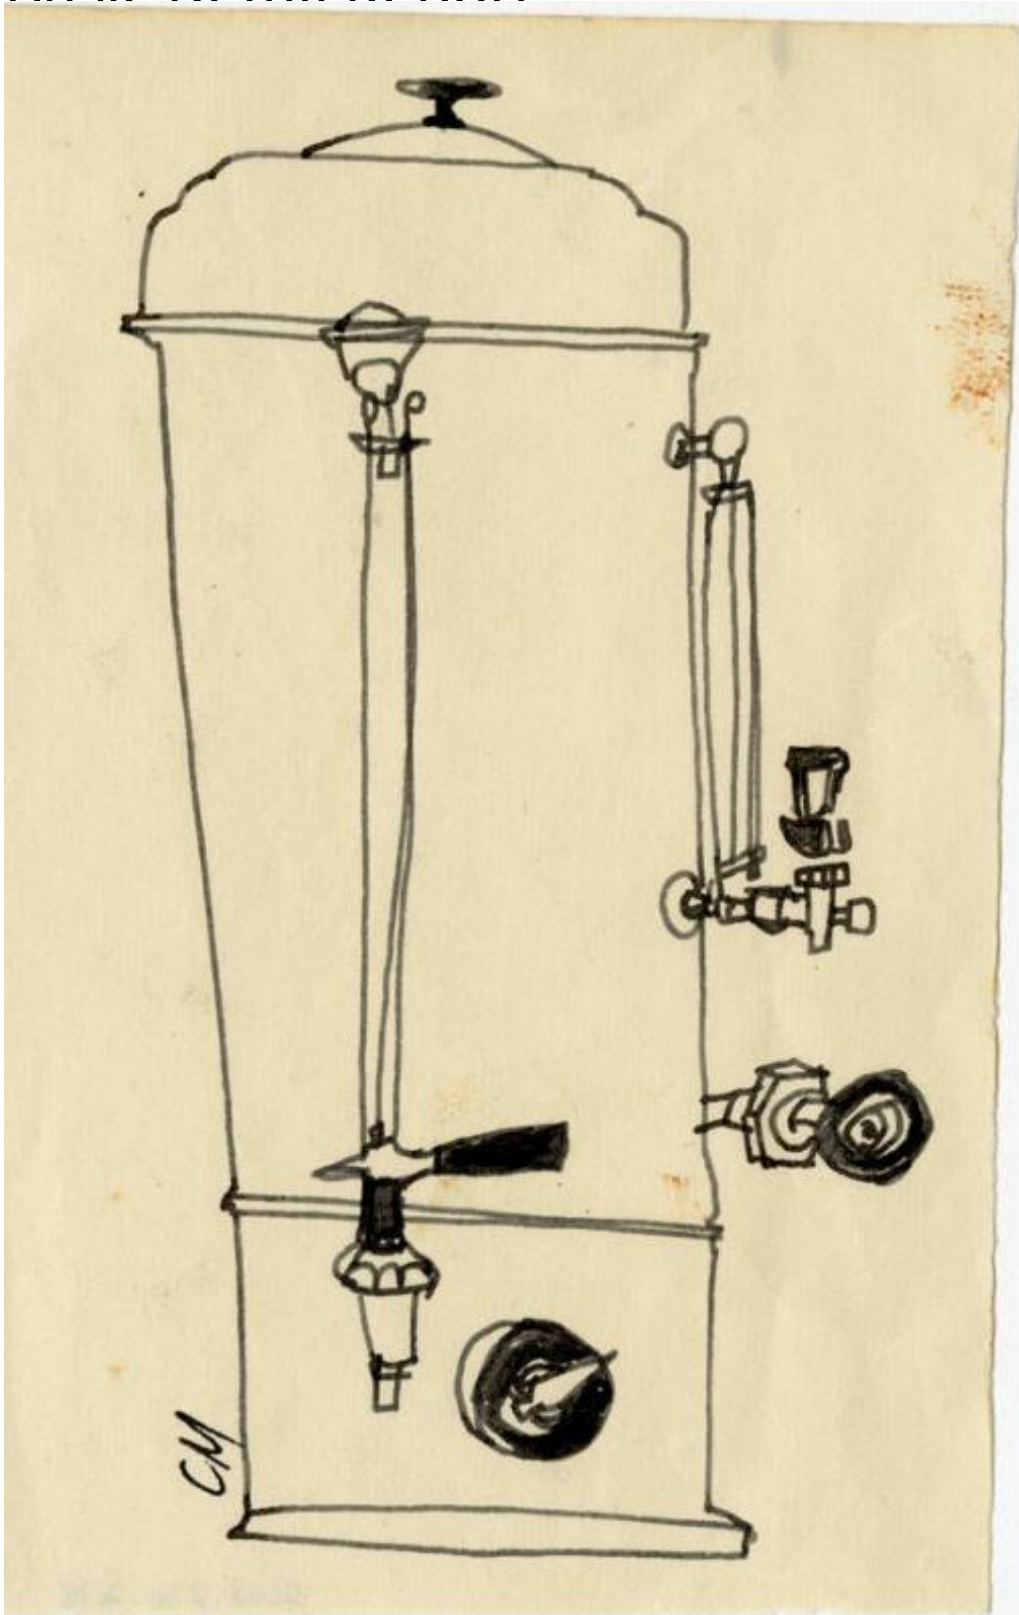

Basic Detail Report

Title Coffee dispenser

Date 1970

Basic Detail Report

Primary Maker Clifford Mitchell

Medium Drawing; black ink on paper

Description Sketch of a coffee or tea dispenser with two spouts.

Dimensions Primary Dimensions (image height x width): 5 5/8 x 3 1/2in. (14.3 x

8.9cm) Sheet (height x width): 5 5/8 x 3 1/2in. (14.3 x 8.9cm)