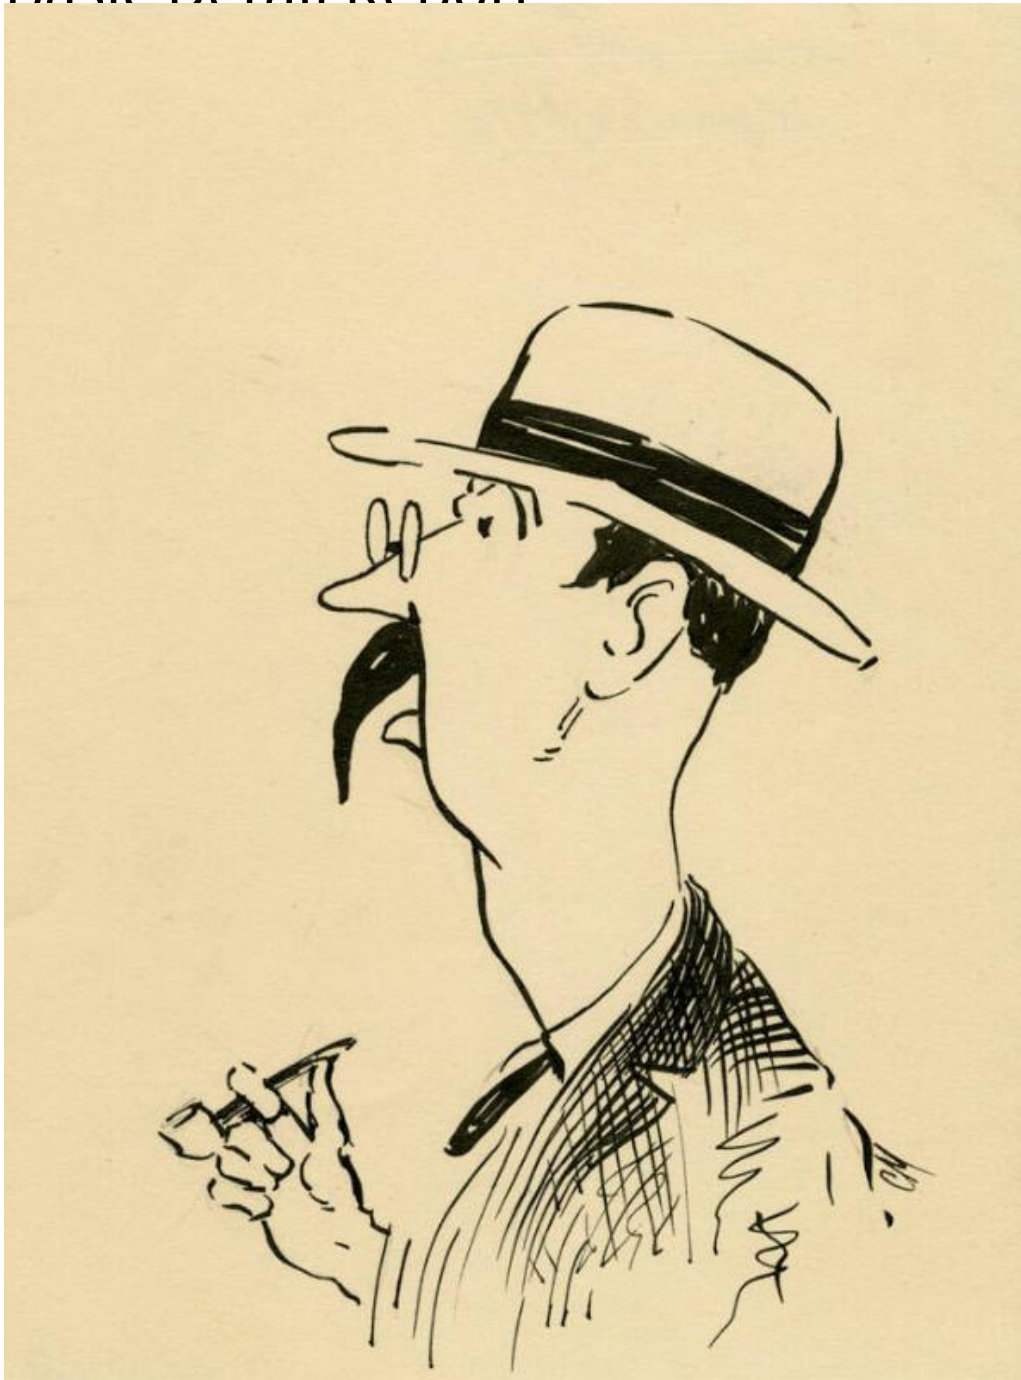

Basic Detail Report

Title Man wearing hat

Date 1970

Primary Maker Clifford Mitchell

Medium Drawing; black ink on paper

Basic Detail Report

Description Man with a walrus mustache, eyeglasses, and a bowler hat, carrying a pipe.

Dimensions Primary Dimensions (image height x width): 6 x 4 1/4in. (15.2 x 10.8

cm) Sheet (height x width): 7 5/8 x 5 3/4in. (19.4 x 14.6cm)