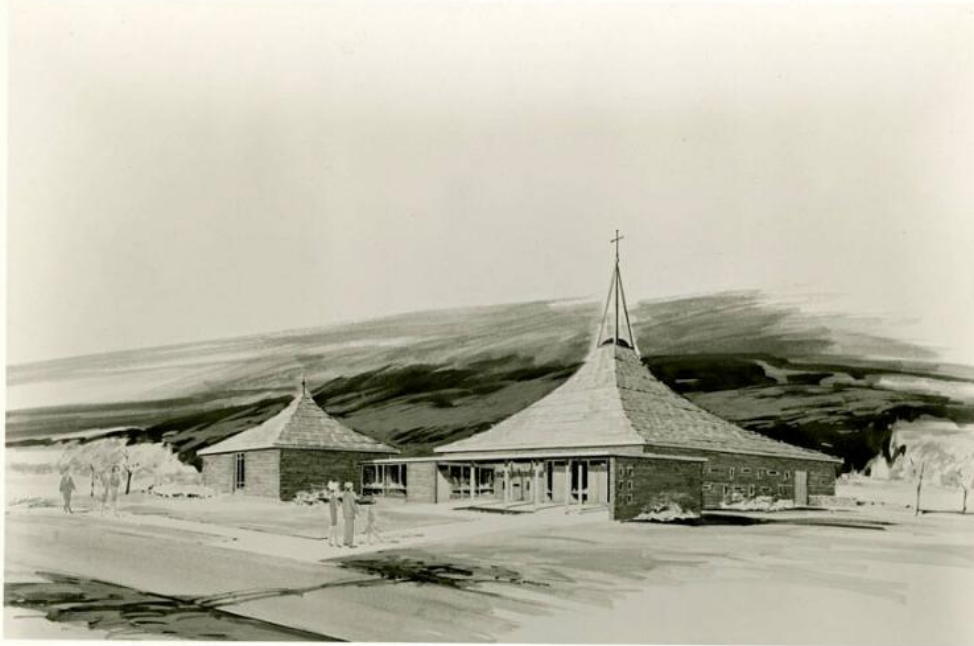

Basic Detail Report

Title Untitled: Church

Date about 1955

Primary Maker Clifford Mitchell

Medium Photography; gelatin silver print on paper

Description Reproduction of a watercolor and ink representation of a modern church and its grounds, with two groups of people walking by and standing on the front walkway.

Dimensions Primary Dimensions (image height x width): 6 x 9 1/4in. (15.2 x 23.5

cm) Sheet (height x width): 8 x 10in. (20.3 x 25.4cm)