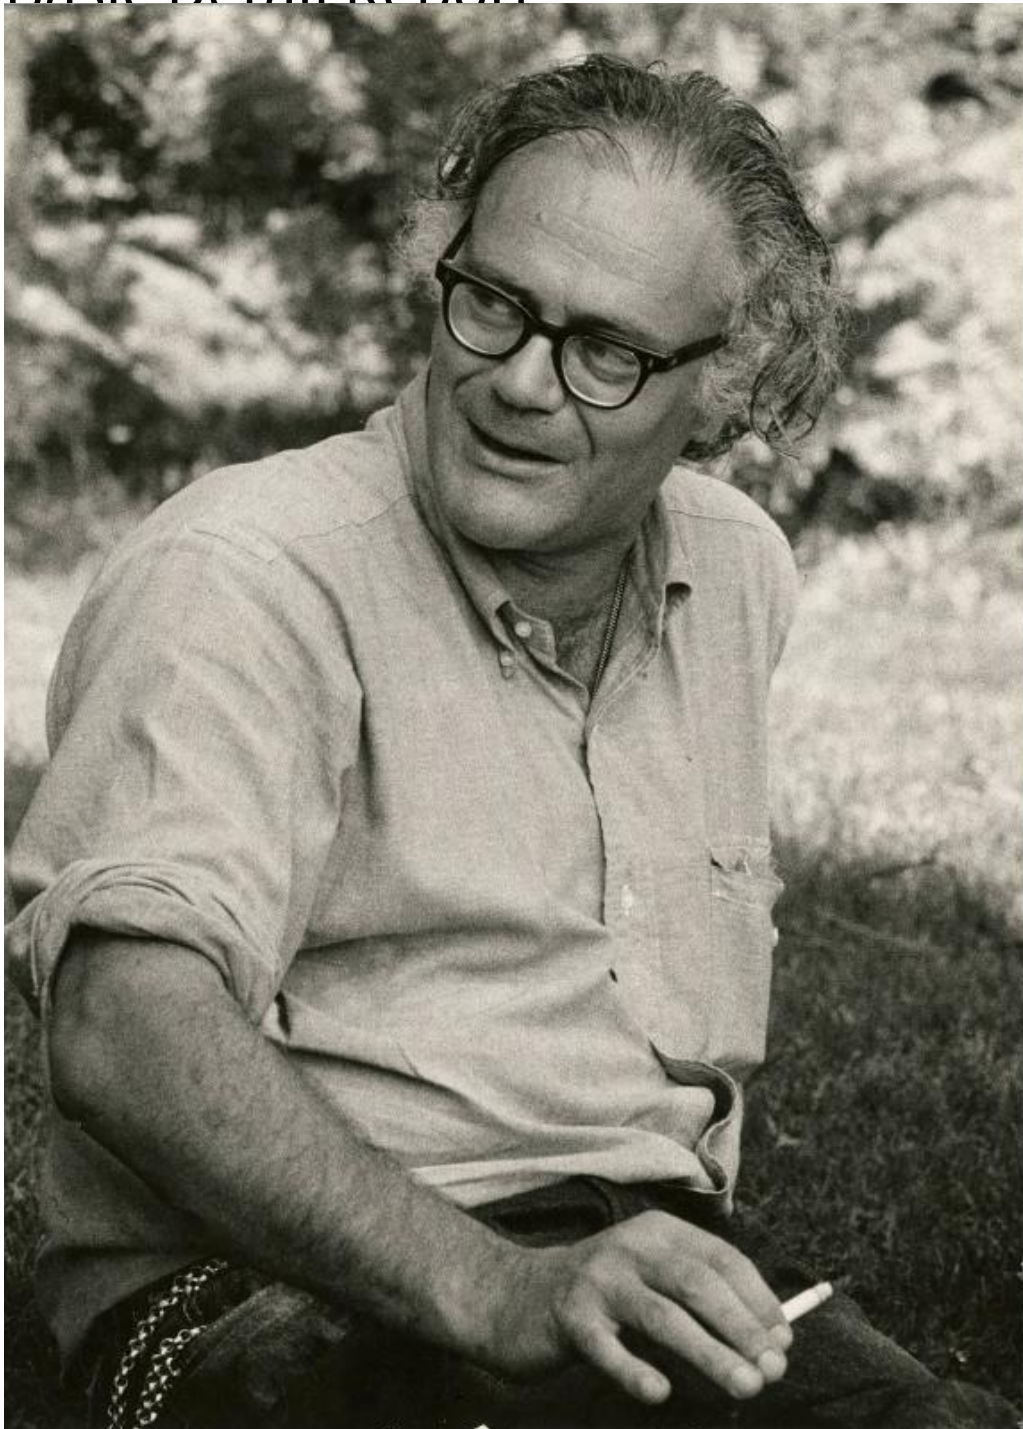

Basic Detail Report

Title Robert Lowell, Castine, Maine

Date 1969

Primary Maker Rosalie Thorne McKenna

Medium Photography; gelatin silver print dry mounted to mat board

Basic Detail Report

Description Portrait of a middle-aged man wearing eyeglasses. He is sitting in the grass, looking off to his right. He is wearing a casual button-down shirt with the sleeves rolled up and jeans with what looks like a wallet chain in his right front pocket. He is holding a lit cigarette in his right hand.

Dimensions Primary Dimensions (image height x width): 9 5/8 x 7 1/16in. (24.4 x 17.9cm) Sheet (height x width): 9 5/8 x 7 1/16in. (24.4 x 17.9cm) Mount (height x width): 9 5/8 x 7 1/16in. (24.4 x 17.9cm)