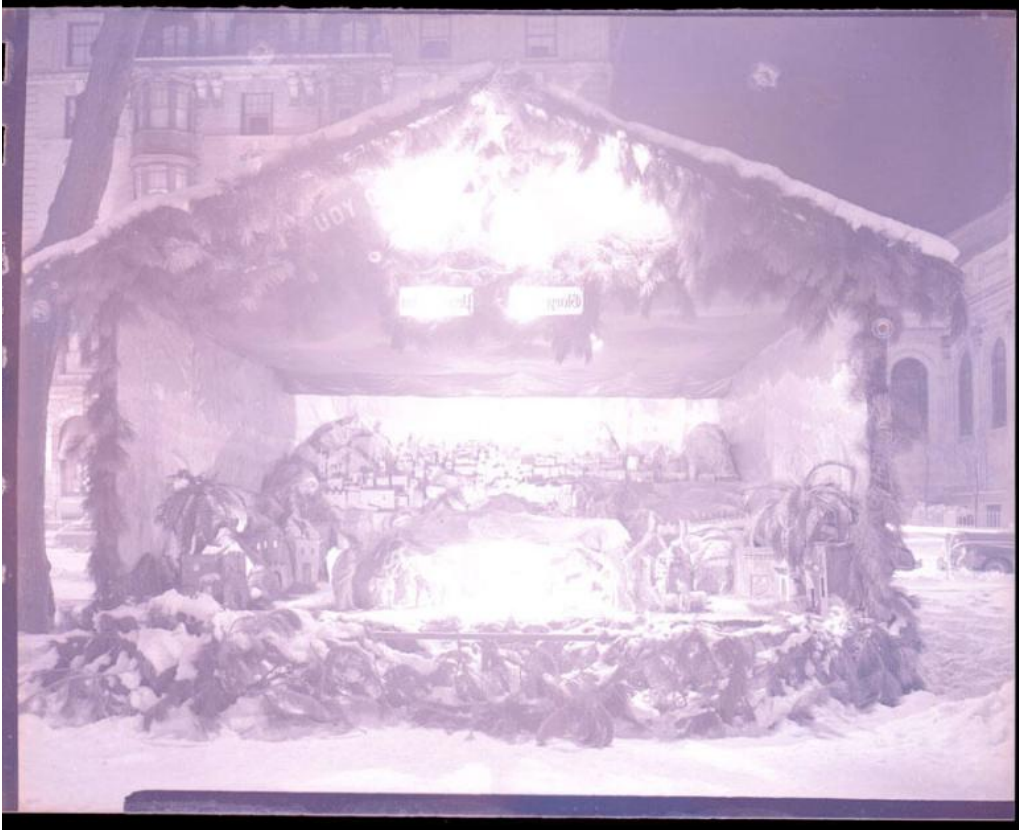

## Title Creche on the Green, Waterbury

Date 1946

Primary Maker Peter Lucas

Medium Photography; 1 black and white negative, acetate base.

Description 1negative depicting a nativity scene at night. The ground is covered with snow. Buildings are in the background.

Dimensions Primary Dimensions (image height x width): 3 15/16 x 4 5/16in. (10 x 11cm)