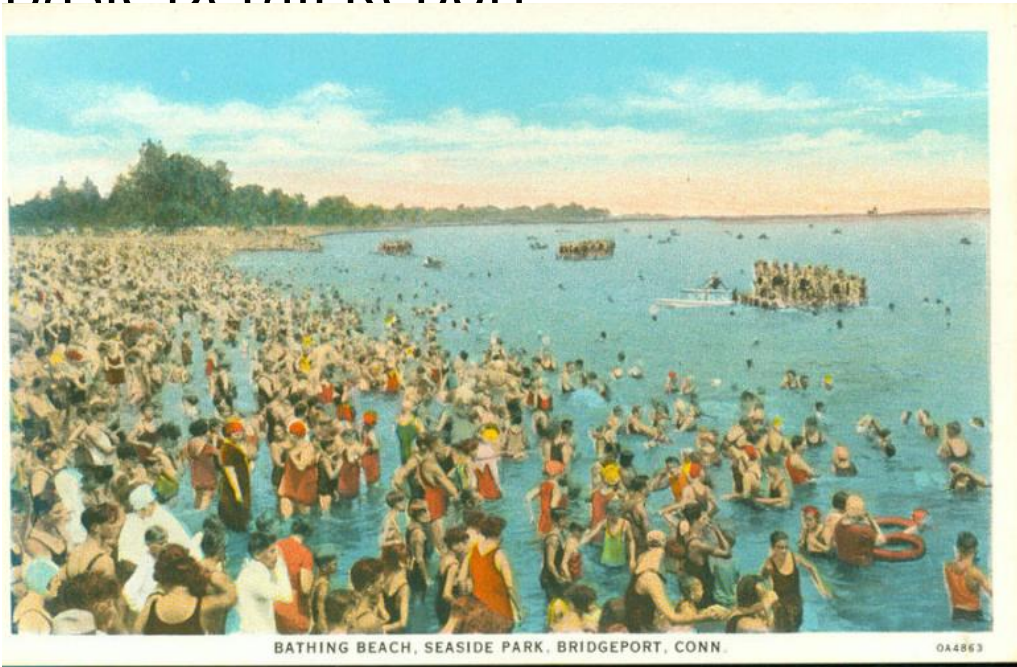

Basic Detail Report

Title Bathing Beach, Seaside Park, Bridgeport, Conn.

Date 1915-1930

Primary Maker American Art Post Card Co.

Medium Photomechanical prints; colored printer's inks on postcard

Description Men and women crowd a beach at the left and stand and swim in the water at the right. All appear to be wearing bathing suits and some are wearing bathing caps. Several rafts and a small boat are in the water. Trees are in the background.

Dimensions Primary Dimensions (image height x width): 3 1/8 x 5 1/8in. (7.9 x 13cm) Sheet (height x width): 3 1/2 x 5 1/2in. (8.9 x 14cm)