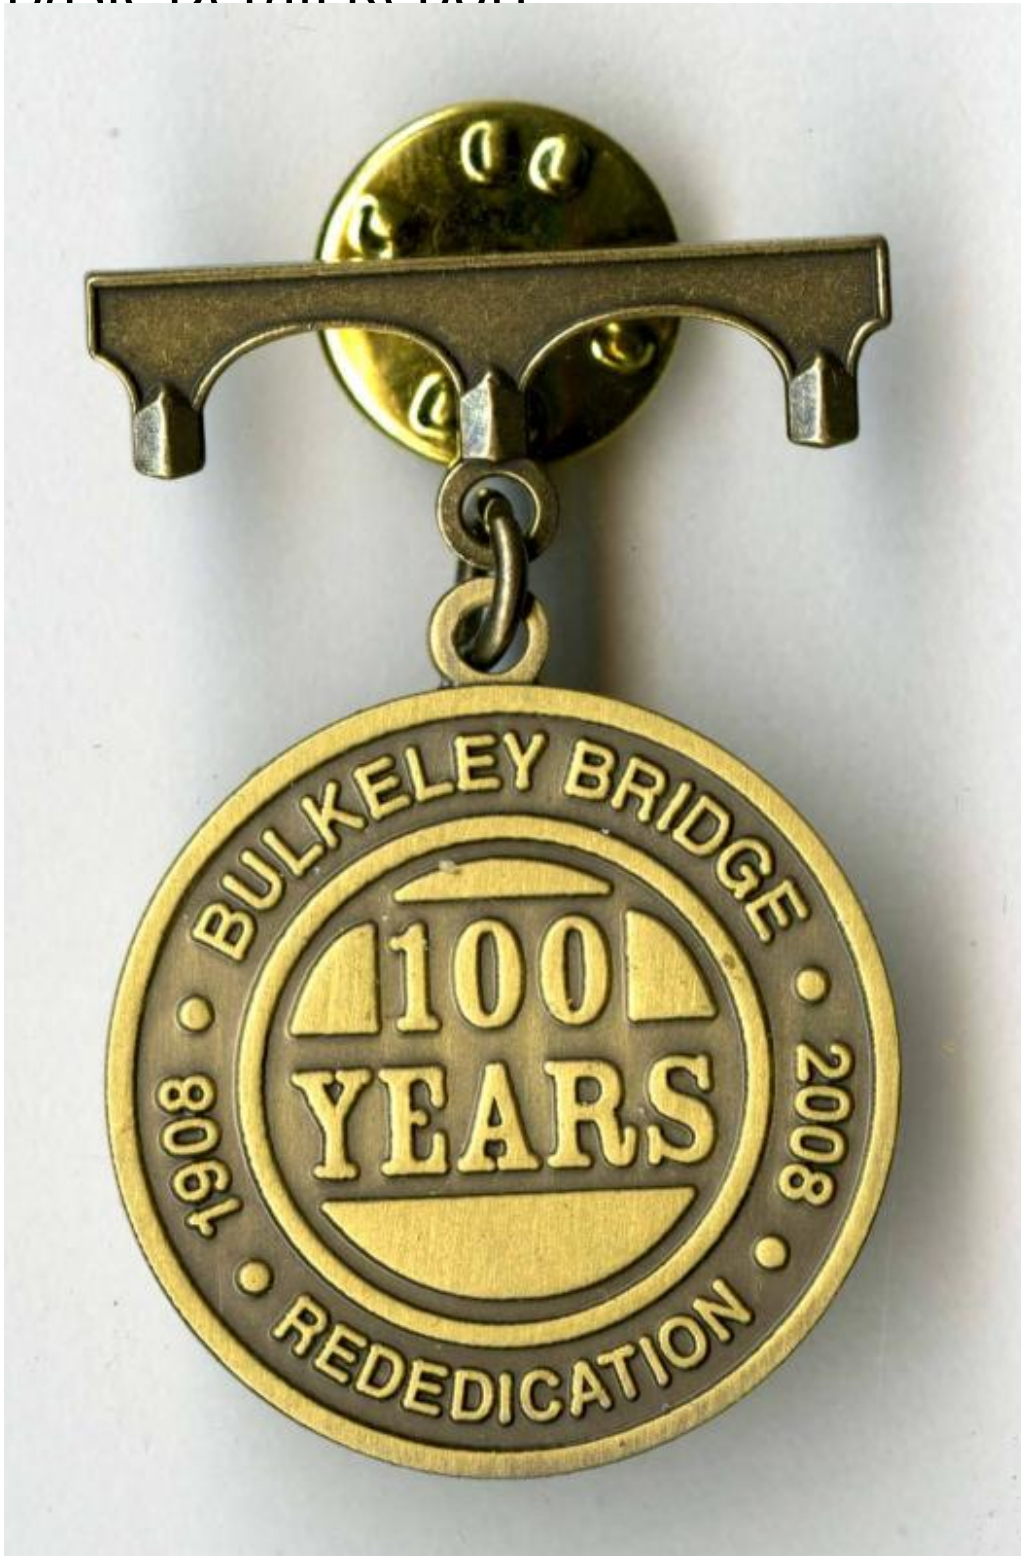

Basic Detail Report

Title Pin

Date 2008

Primary Maker Unknown

Basic Detail Report

Medium Metal

Description A commemorative pin for the 100th Anniversary of the Bulkeley

Bridge. At the top of the pin is the pin-back piece in the shape of the bridge.

Suspended from the top piece is a circular medal inscribed with "BULKELEY

BRIDGE/ 1908/ 2008/ REDEDICATION/ 100/ YEARS."

Dimensions Primary Dimensions (height x width): $1 \frac{3}{4} \times 1$ in. (4.4×2.5 cm)