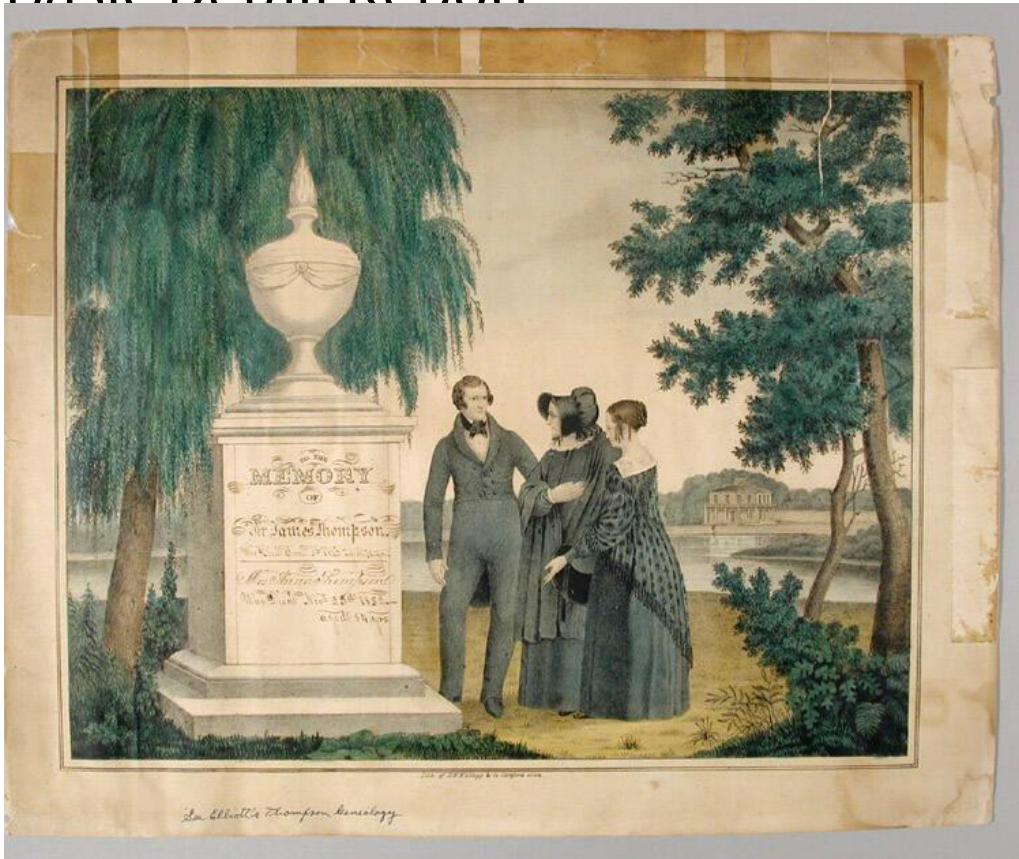

## Title To the Memory of

Date 1830-1840

Primary Maker D. W. Kellogg & Co.

Medium Lithography; printer's ink and watercolor on wove paper

Description A marble monument consisting of a high rectangular base surmounted by an ornate urn or lamp is at the left. Inscribed on the base are the words, "TO THE / MEMORY / OF". A man and two women stand at the right. The man wears a double-breasted coat, shirt, necktie, and trousers. The elderly woman in the center wears eyeglasses, a bonnet, and a cloak over a black dress. The woman at the right wears a patterned shawl decorated with fringe over a black dress. She holds a bonnet in her hand. A weeping willow grows at the far left, arching over the monument. Two leafy trees are at the right. Ferns and leafy

# Basic Detail Report

plants grow in the left and right foreground. The three people stand on a grassy lawn, with a lake in the background. A two-story house with a porch is on the far side of the lake, reflected in the water.

Dimensions Primary Dimensions (image height x width): 11 3/16 x 13 15/16in.

(28.4 x 35.4cm) Sheet (image height x width): 13 x 16 1/16in. (33 x 40.8cm)