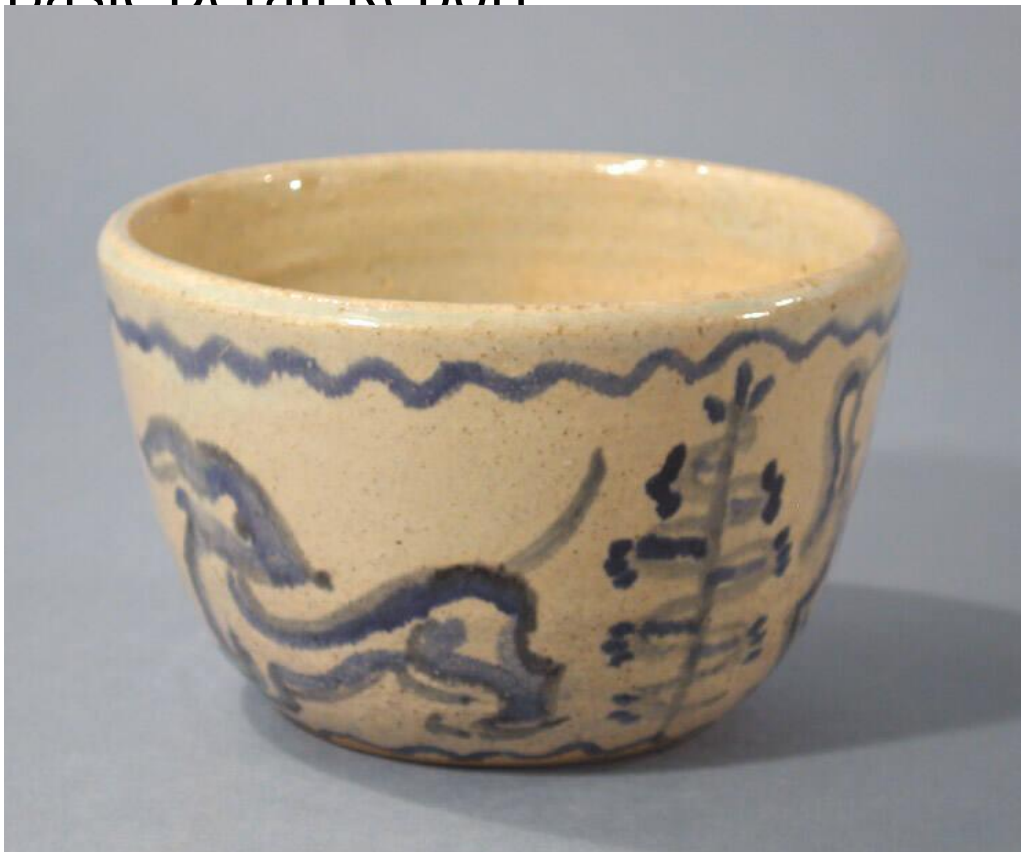

Basic Detail Report

Title Bowl

Date late 19th-late 20th century

Primary Maker Matilda Sewall

Medium Wheel-thrown tan-colored stoneware with cobalt blue decoration

Description Small, round, stoneware bowl with a plain rim and nearly vertical sides. An off-white glaze with brown speckles coats the exterior and interior of the bowl, but the foot is not glazed. The outside of the bowl has naïve hand-painted cobalt blue borders and designs. The bowl has two identical borders, each consisting of an undulating line; one line circles the rim, and the other circles the foot. Between these borders, three dogs are drawn between three evenly-spaced trees. There is crazing over all the glazed surfaces.

Dimensions Primary Dimensions (height x diameter): 3 x 4 1/2in. (7.6 x 11.4cm)