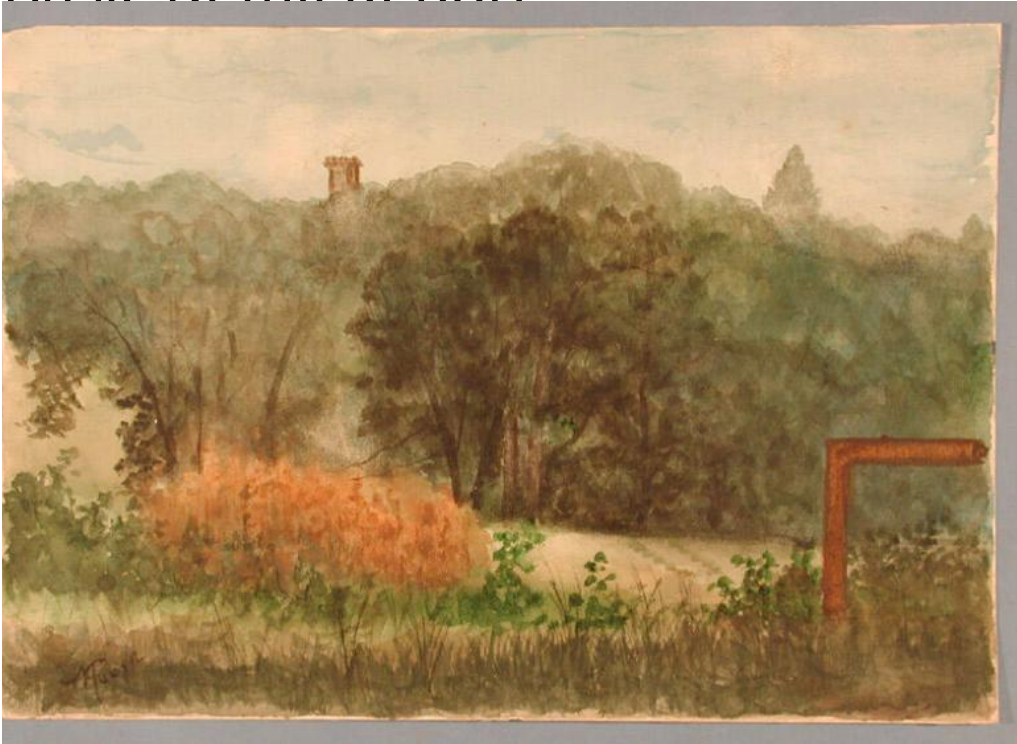

## **Title Landscape with Trees.**

Date about 1883

Primary Maker Nelson Augustus Moore

Medium Drawing; watercolor on wove paper

Description Grass and low bushes are in the foreground, with a green grassy lawn or field beyond. Dense trees are in the background. A small square tower or chimney is just visible above the treetops at the left. A wood structure, possibly a fence, is in the right foreground.

Dimensions Primary Dimensions (image height x width): 6 7/8 x 9 7/8in. (17.5 x 25.1cm) Sheet (height x width): 6 7/8 x 9 7/8in. (17.5 x 25.1cm)