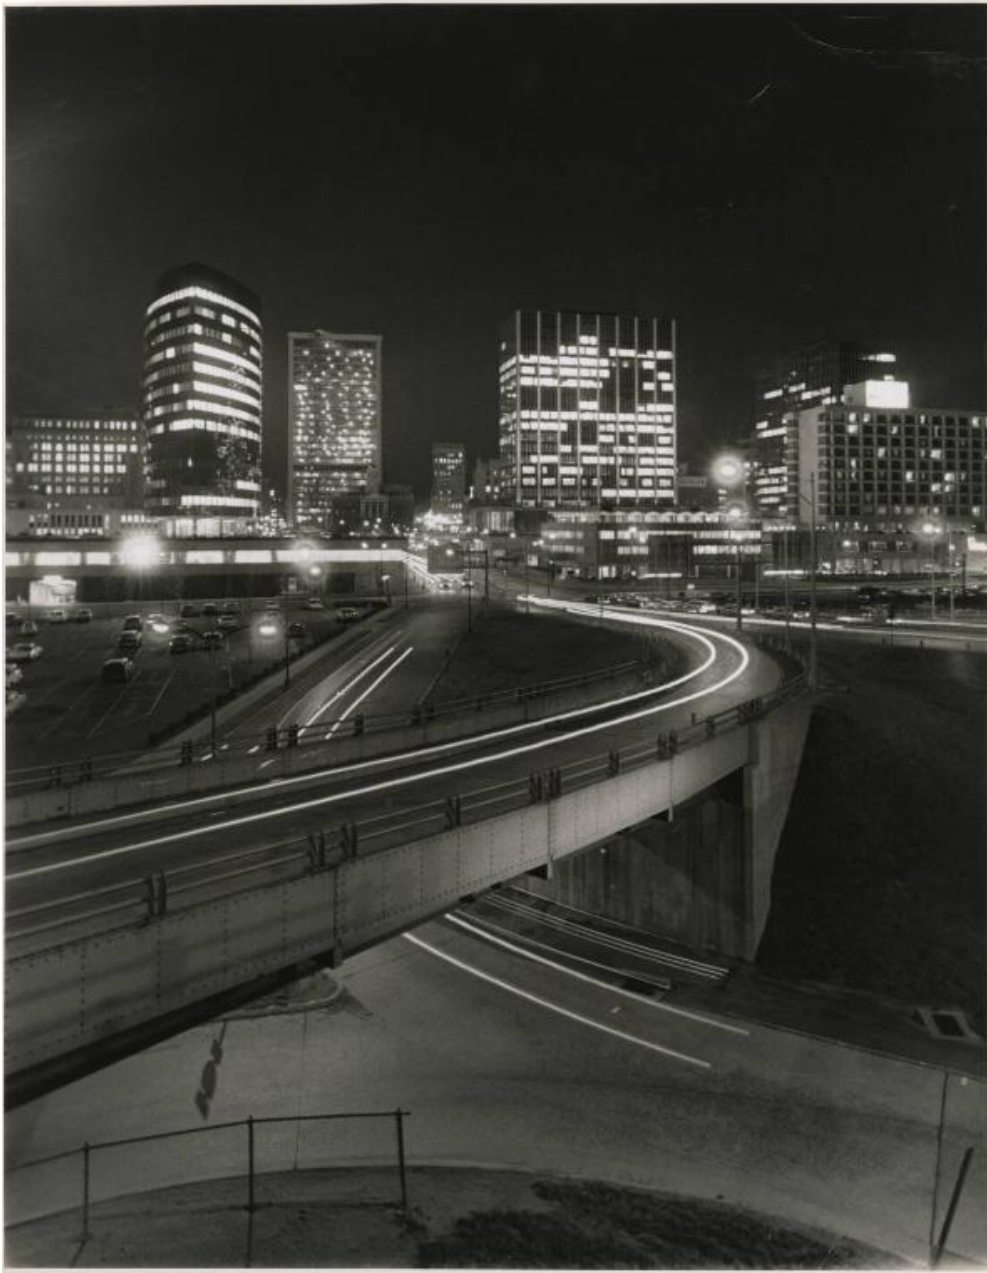

# Basic Detail Report

**Title Hartford looking towards State House Square**

Date c. 1975

Primary Maker Henry E. Kuhn

Medium Photography

Description Black and white photograph of the Hartford skyline at night looking towards the Old State House across the Founders Bridge.